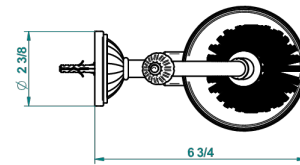

MANDARINE CLEAR CRYSTAL

U1D-4720

Wall mounted toilet brush holder

THG®
PARIS

18109

14/01/2016

CHARACTERISTIC

- Mandarine Clear crystal
- Wall mounted toilet brush holder

AVAILABLE FINITIONS

Black ceram - D30
Blush PVD - H62
Brass color PVD - H49
Brown bronze color PVD - F33
Chrome polished - A02
Chrome polished / gold polished - G02

Copper antique matt, coated - H07
Gold color PVD - H52
Gold mat - F07
Gold polished - F01
Graphite PVD - H64
Light coated bronze - D01

Matt Umber PVD - H67
Matt blush PVD - H60
Matt brass color PVD - H50
Matt brown bronze color PVD - F34
Matt chrome (American satin) - C02
Matt gold color PVD - H53

Matt graphite PVD - H65
Matt nickel (American satin) - C01
Matt nickel color PVD - H56
Nickel antique / Sovereign - H28
Nickel color PVD - H55
Nickel polished - B01

Soft gold - F30
Soft matt gold - F31
Umber PVD - H66