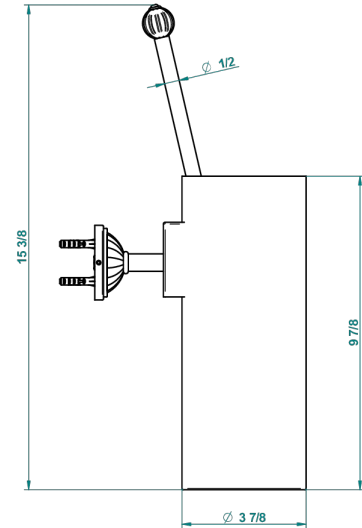

MANDARINE CLEAR CRYSTAL

U1D-4720

Wall mounted toilet brush holder

THG®
PARIS

18109

14/01/2016

CHARACTERISTIC

- Mandarine Clear crystal
- Wall mounted toilet brush holder

AVAILABLE FINITIONS

Black ceram - D30
Blush PVD - H62
Brass color PVD - H49
Brown bronze color PVD - F33
Chrome polished - A02
Chrome polished / gold polished - G02

Copper antique matt, coated - H07
Gold color PVD - H52
Gold mat - F07
Gold polished - F01
Graphite PVD - H64
Light coated bronze - D01

Matt Umber PVD - H67
Matt blush PVD - H60
Matt brass color PVD - H50
Matt brown bronze color PVD - F34
Matt chrome (American satin) - C02
Matt gold color PVD - H53

Matt graphite PVD - H65
Matt nickel (American satin) - C01
Matt nickel color PVD - H56
Nickel antique / Sovereign - H28
Nickel color PVD - H55
Nickel polished - B01

Soft gold - F30
Soft matt gold - F31
Umber PVD - H66