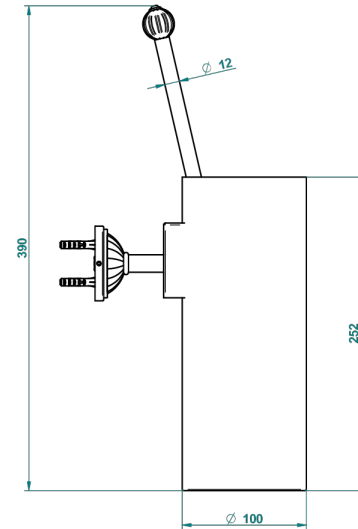

MANDARINE CLEAR CRYSTAL

U1D-4720

Wall mounted WC brush and holder, all metal

THG®
PARIS

18109

14/01/2016

CHARACTERISTIC

- Mandarine Clear crystal
- Wall mounted WC brush and holder, all metal

AVAILABLE FINITIONS

Antique nickel - H28
Black ceram - D30
Blush PVD - H62
Brass color PVD - H49
Brown bronze color PVD - F33
Gold color PVD - H52

Graphite PVD - H64
Lacquered light bronze - D01
Matt Umber PVD - H67
Matt blush PVD - H60
Matt brass color PVD - H50
Matt brown bronze color PVD - F34

Matt chrome - C02
Matt gold - F07
Matt gold color PVD - H53
Matt graphite PVD - H65
Matt nickel (color finish) - C01
Matt nickel color PVD - H56

Nickel color PVD - H55
Polished chrome (color finish) - A02
Polished chrome / Polished gold (color finish) - G02
Polished gold (color finish) - F01
Polished nickel - B01
Soft gold - F30

Soft matt gold - F31
Umber PVD - H66
Varnished matt antique red copper (color finish) - H07