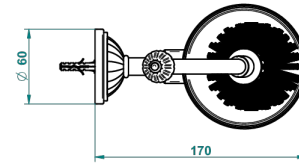

MANDARINE CLEAR CRYSTAL

U1D-4720

Wall mounted WC brush and holder, all metal

THG®
PARIS

18109

14/01/2016

CHARACTERISTIC

- Mandarine Clear crystal
- Wall mounted WC brush and holder, all metal

AVAILABLE FINITIONS

Antique nickel - H28
Black ceram - D30
Blush PVD - H62
Brass color PVD - H49
Brown bronze color PVD - F33
Gold color PVD - H52

Graphite PVD - H64
Lacquered light bronze - D01
Matt Umber PVD - H67
Matt blush PVD - H60
Matt brass color PVD - H50
Matt brown bronze color PVD - F34

Matt chrome - C02
Matt gold - F07
Matt gold color PVD - H53
Matt graphite PVD - H65
Matt nickel (color finish) - C01
Matt nickel color PVD - H56

Nickel color PVD - H55
Polished chrome (color finish) - A02
Polished chrome / Polished gold (color finish) - G02
Polished gold (color finish) - F01
Polished nickel - B01
Soft gold - F30

Soft matt gold - F31
Umber PVD - H66
Varnished matt antique red copper (color finish) - H07