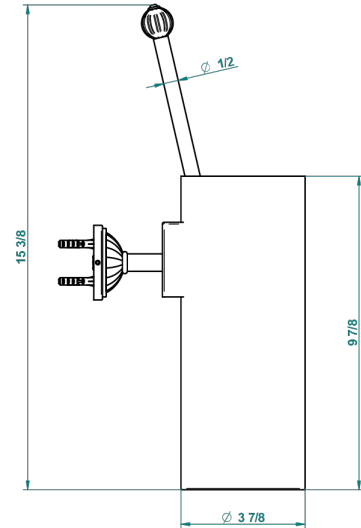

MANDARINE CLEAR CRYSTAL

U1D-4720

Wall mounted WC brush and holder, all metal

18109

14/01/2016

CHARACTERISTIC

- Mandarine Clear crystal
- Wall mounted WC brush and holder, all metal

AVAILABLE FINITIONS

Antique nickel - H28
Black ceram - D30
Blush PVD - H62
Brass color PVD - H49
Brown bronze color PVD - F33
Gold color PVD - H52

Graphite PVD - H64
Lacquered light bronze - D01
Matt Umber PVD - H67
Matt blush PVD - H60
Matt brass color PVD - H50
Matt brown bronze color PVD - F34

Matt chrome - C02
Matt gold - F07
Matt gold color PVD - H53
Matt graphite PVD - H65
Matt nickel (color finish) - C01
Matt nickel color PVD - H56

Nickel color PVD - H55
Polished chrome (color finish) - A02
Polished chrome / Polished gold (color finish) - G02
Polished gold (color finish) - F01
Polished nickel - B01
Soft gold - F30

Soft matt gold - F31
Umber PVD - H66
Varnished matt antique red copper (color finish) - H07