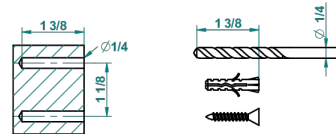

MANDARINE CLEAR CRYSTAL

U1D-4720

Wall mounted WC brush and holder, all metal

18109

14/01/2016

CHARACTERISTIC

- Mandarine Clear crystal
- Wall mounted WC brush and holder, all metal

AVAILABLE FINITIONS

Antique nickel - H28
Black ceram - D30
Blush PVD - H62
Brass color PVD - H49
Brown bronze color PVD - F33
Gold color PVD - H52

Graphite PVD - H64
Lacquered light bronze - D01
Matt Umber PVD - H67
Matt blush PVD - H60
Matt brass color PVD - H50
Matt brown bronze color PVD - F34

Matt chrome - C02
Matt gold - F07
Matt gold color PVD - H53
Matt graphite PVD - H65
Matt nickel (color finish) - C01
Matt nickel color PVD - H56

Nickel color PVD - H55
Polished chrome (color finish) - A02
Polished chrome / Polished gold (color finish) - G02
Polished gold (color finish) - F01
Polished nickel - B01
Soft gold - F30

Soft matt gold - F31
Umber PVD - H66
Varnished matt antique red copper (color finish) - H07