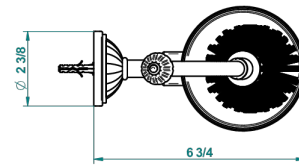

MANDARINE CLEAR CRYSTAL

U1D-4720

Wall mounted WC brush and holder, all metal

18109

14/01/2016

CHARACTERISTIC

- Mandarine Clear crystal
- Wall mounted WC brush and holder, all metal

AVAILABLE FINITIONS

Antique nickel - H28
Black ceram - D30
Blush PVD - H62
Brass color PVD - H49
Brown bronze color PVD - F33
Gold color PVD - H52

Graphite PVD - H64
Lacquered light bronze - D01
Matt Umber PVD - H67
Matt blush PVD - H60
Matt brass color PVD - H50
Matt brown bronze color PVD - F34

Matt chrome - C02
Matt gold - F07
Matt gold color PVD - H53
Matt graphite PVD - H65
Matt nickel (color finish) - C01
Matt nickel color PVD - H56

Nickel color PVD - H55
Polished chrome (color finish) - A02
Polished chrome / Polished gold (color finish) - G02
Polished gold (color finish) - F01
Polished nickel - B01
Soft gold - F30

Soft matt gold - F31
Umber PVD - H66
Varnished matt antique red copper (color finish) - H07