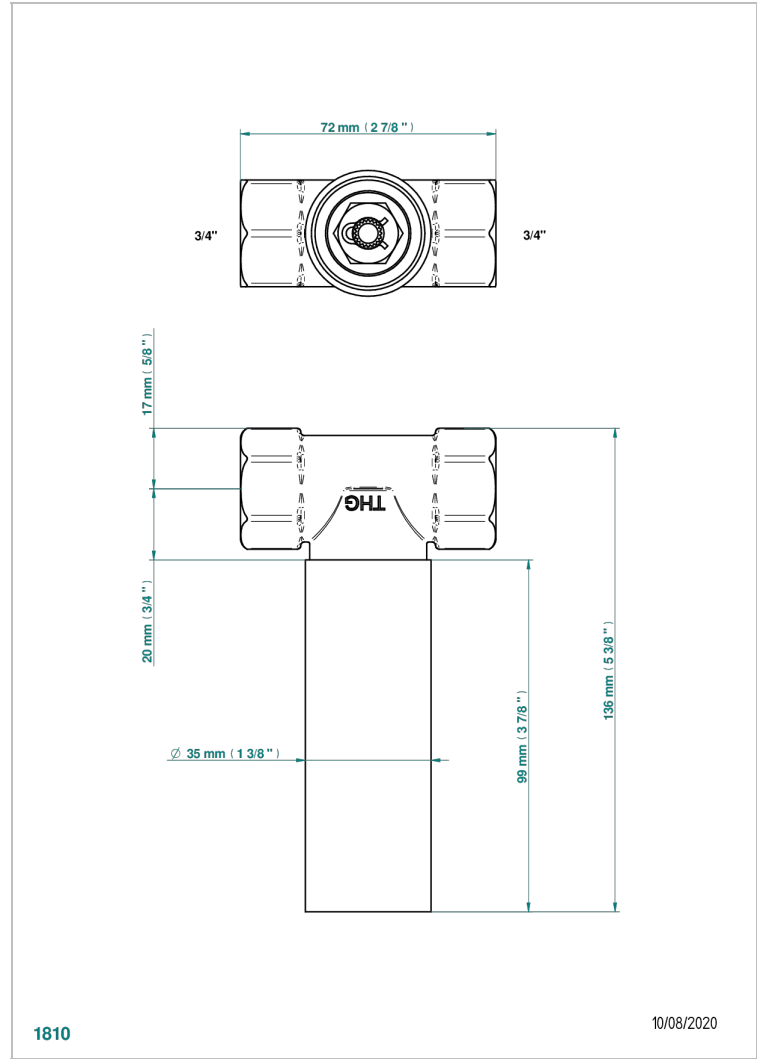

GENERAL ITEMS

G00-32/CA

Wall mounted 3/4" valve with ceramic head, 1/4 turn left - no trim

CHARACTERISTIC

- General Items
- Wall mounted 3/4" valve with ceramic head, 1/4 turn left - no trim

TECHNICAL SPECS

- Recommandé : 3 bars (max. 5 bars) - Advised : 43,5 psi (max. 72 psi)
- 65 l/min à 3 bars (17.2 gpm at 43.5 psi)

AVAILABLE FINITIONS

*** - A00