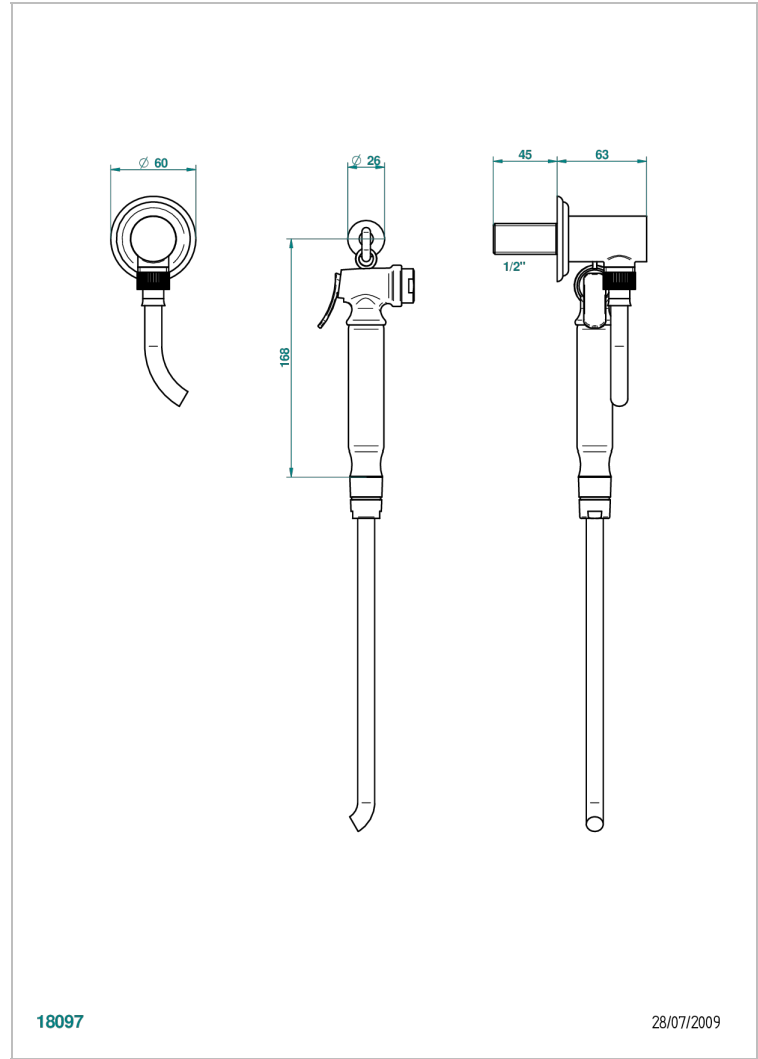

Wc douche set including: trigger spray, reinforced hose(1.25m), hook and elbow

CHARACTERISTIC

- ACS : 19ACCLY406

STANDARDS

AVAILABLE FINITIONS

- Matt nickel (color finish) - C01
- Polished chrome (color finish) - A02
- Polished chrome / Polished gold (color finish) - G02
- Polished gold (color finish) - F01
- Polished nickel - B01