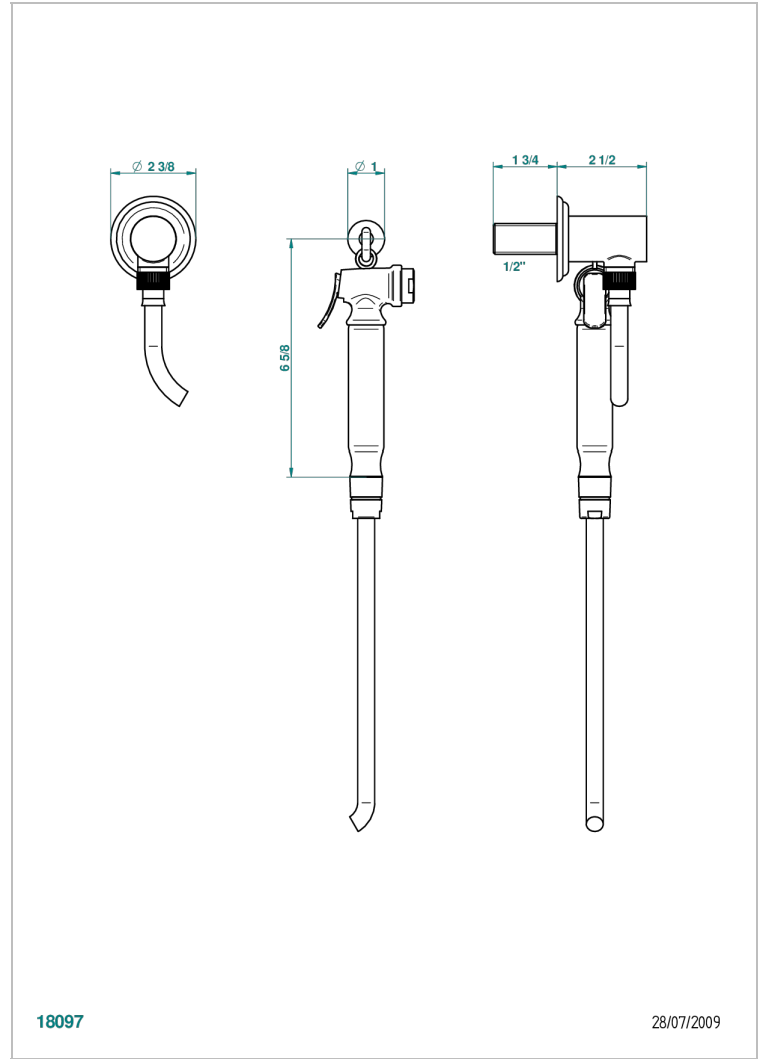

Wc douche set including: trigger spray, reinforced hose(1.25m), hook and elbow

18097

28/07/2009

CHARACTERISTIC

- ACS : 19ACCLY406

STANDARDS

AVAILABLE FINITIONS

- Matt nickel (color finish) - C01
- Polished chrome (color finish) - A02
- Polished chrome / Polished gold (color finish) - G02
- Polished gold (color finish) - F01
- Polished nickel - B01