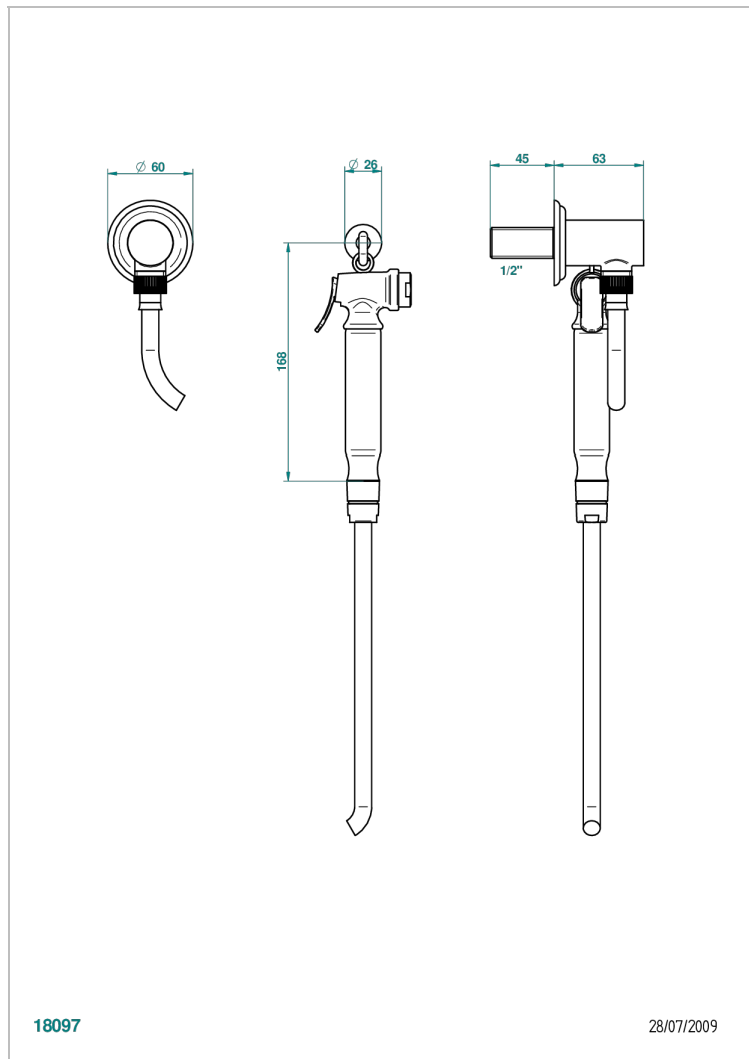

CHEVERNY MALACHITE

A1S-5840/7

THG[®]
PARIS

Wc douche set including: trigger spray, reinforced hose(1.25m), hook and elbow

18097

28/07/2009

CHARACTERISTIC

- ACS : 19ACCLY406

STANDARDS

AVAILABLE FINITIONS

- Matt nickel (color finish) - C01
- Polished chrome (color finish) - A02
- Polished chrome / Polished gold (color finish) - G02
- Polished gold (color finish) - F01
- Polished nickel - B01