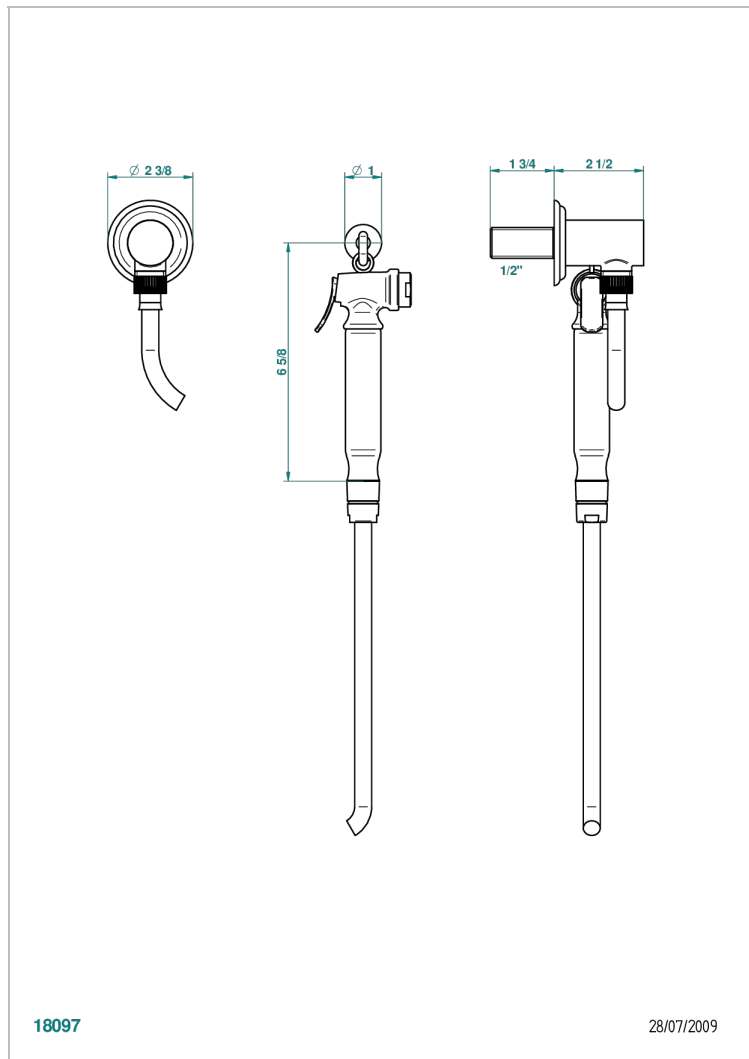

CHEVERNY MALACHITE

A1S-5840/7

THG[®]
PARIS

Wc douche set including: trigger spray, reinforced hose(1.25m), hook and elbow

CHARACTERISTIC

- ACS : 19ACCLY406

STANDARDS

AVAILABLE FINITIONS

- Matt nickel (color finish) - C01
- Polished chrome (color finish) - A02
- Polished chrome / Polished gold (color finish) - G02
- Polished gold (color finish) - F01
- Polished nickel - B01