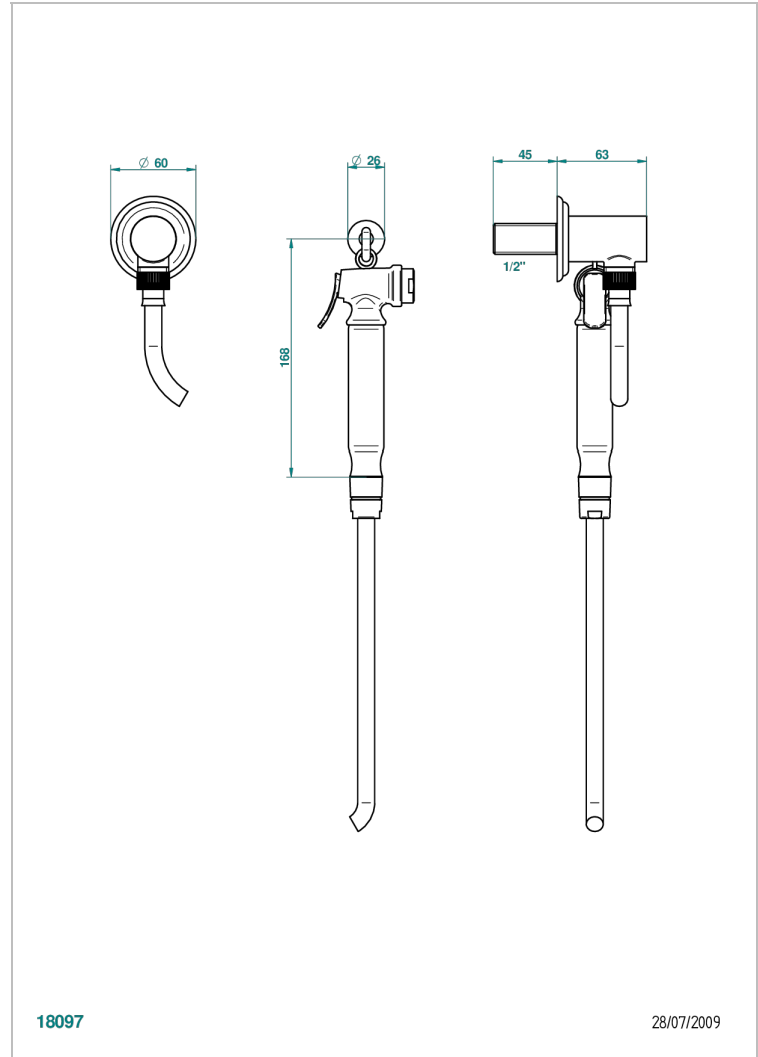

AMBOISE MALACHITE

A1J-5840/7

THG[®]
PARIS

Wc douche set including: trigger spray, reinforced hose(1.25m), hook and elbow

CHARACTERISTIC

- ACS : 19ACCLY406

STANDARDS

AVAILABLE FINITIONS

- Matt nickel (color finish) - C01
- Polished chrome (color finish) - A02
- Polished chrome / Polished gold (color finish) - G02
- Polished gold (color finish) - F01
- Polished nickel - B01