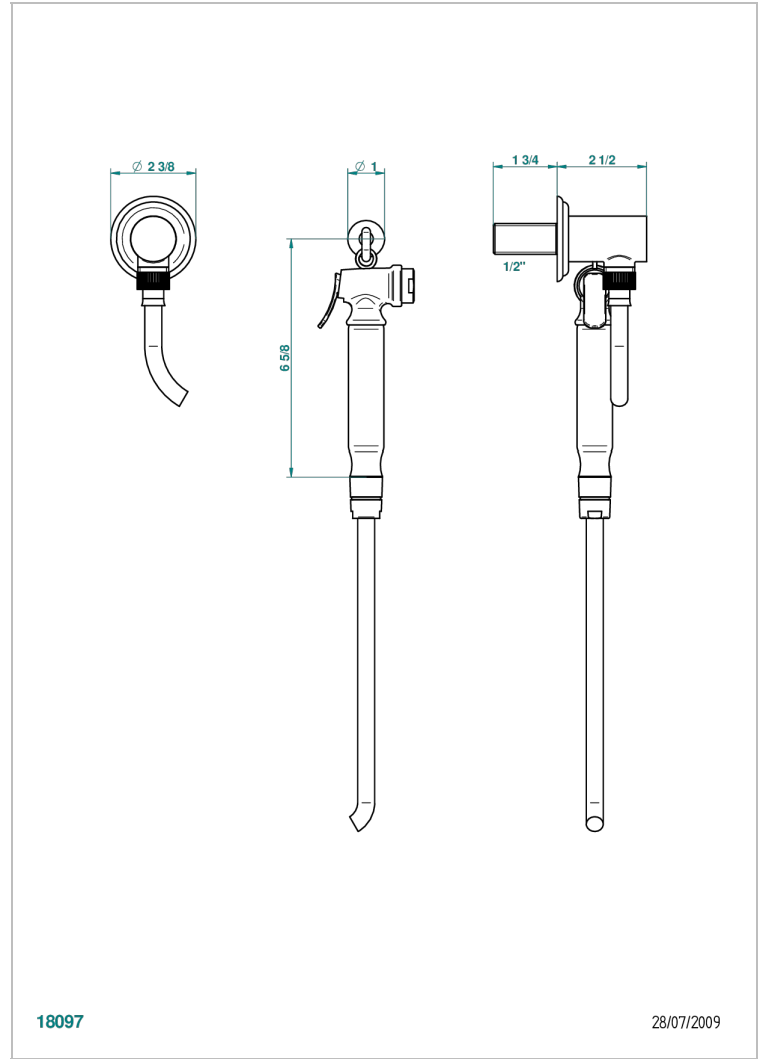

# AMBOISE MALACHITE

A1J-5840/7

THG<sup>®</sup>  
PARIS

Wc douche set including: trigger spray, reinforced hose(1.25m), hook and elbow