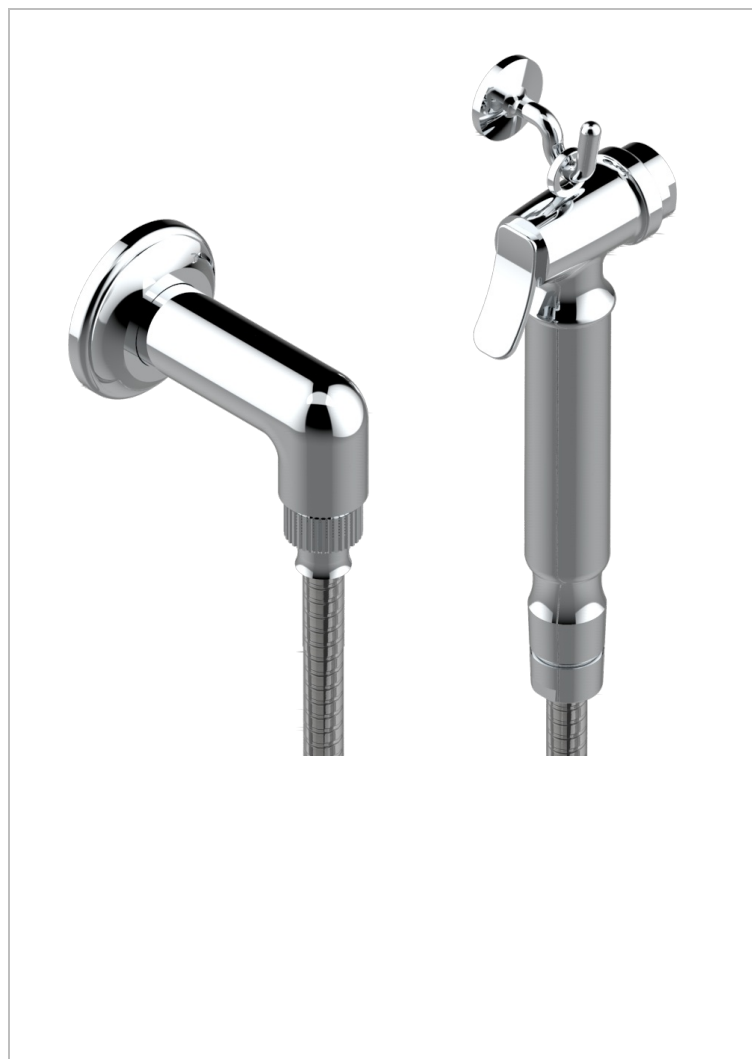

CHARLESTON WITH LEVER

G75-5840/7

THG[®]
PARIS

Wc douche set including: trigger spray, reinforced hose(1.25m), hook and elbow

CHARACTERISTIC

- ACS : 19ACCLY406

STANDARDS

AVAILABLE FINITIONS

- Matt nickel (color finish) - C01
- Polished chrome (color finish) - A02
- Polished chrome / Polished gold (color finish) - G02
- Polished gold (color finish) - F01
- Polished nickel - B01

TECHNICAL SPECS