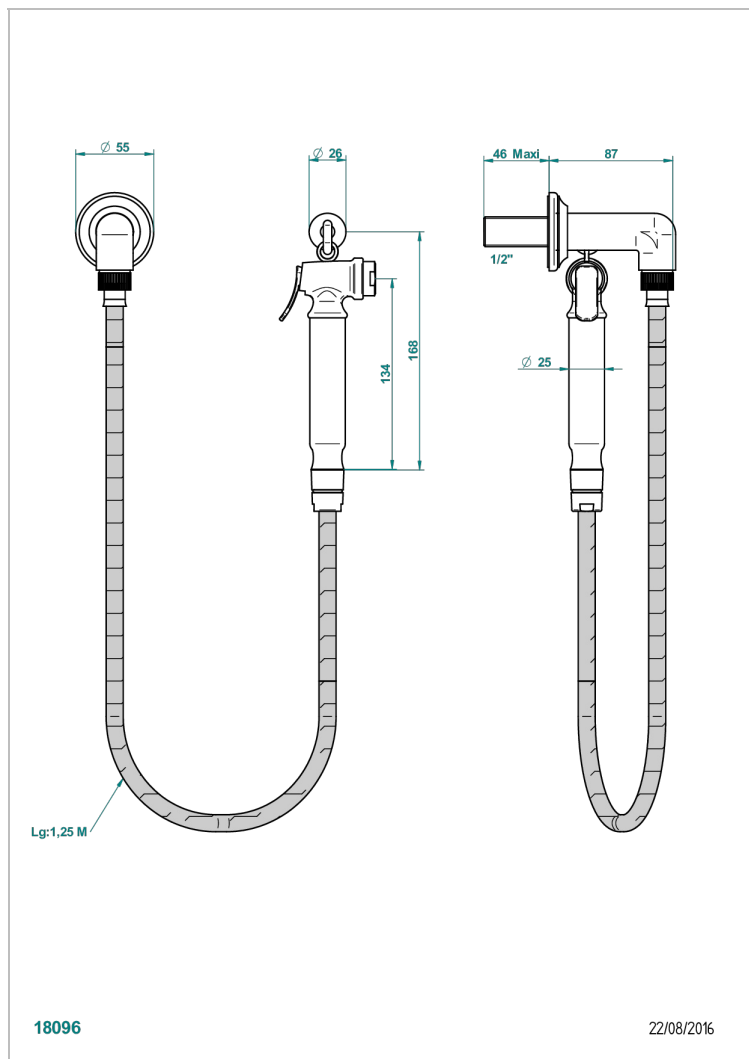

CHARLESTON WITH LEVER

G75-5840/7

THG[®]
PARIS

Wc douche set including: trigger spray, reinforced hose(1.25m), hook and elbow

CHARACTERISTIC

- ACS : 19ACCLY406

STANDARDS

AVAILABLE FINITIONS

- Matt nickel (color finish) - C01
- Polished chrome (color finish) - A02
- Polished chrome / Polished gold (color finish) - G02
- Polished gold (color finish) - F01
- Polished nickel - B01

TECHNICAL SPECS