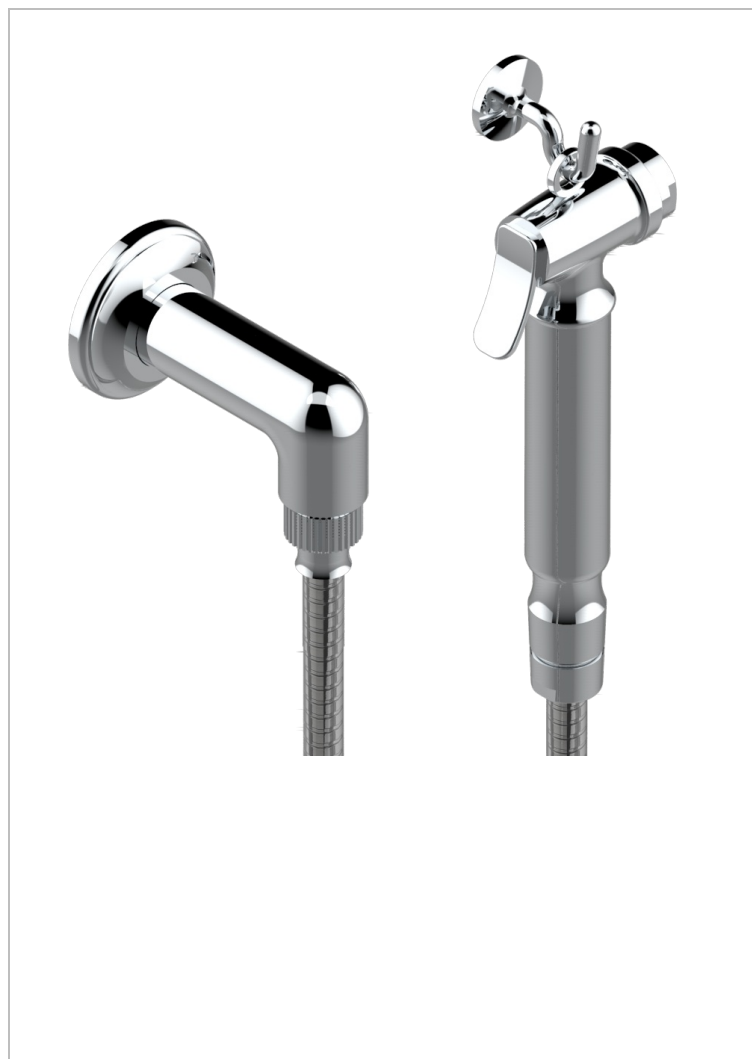

# CHARLESTON WITH LEVER

G75-5840/7

THG<sup>®</sup>  
PARIS

Wc douche set including: trigger spray, reinforced hose(1.25m), hook and elbow

## CHARACTERISTIC

- ACS : 19ACCLY406

## AVAILABLE FINITIONS

- Matt nickel (color finish) - C01
- Polished chrome (color finish) - A02
- Polished chrome / Polished gold (color finish) - G02
- Polished gold (color finish) - F01
- Polished nickel - B01