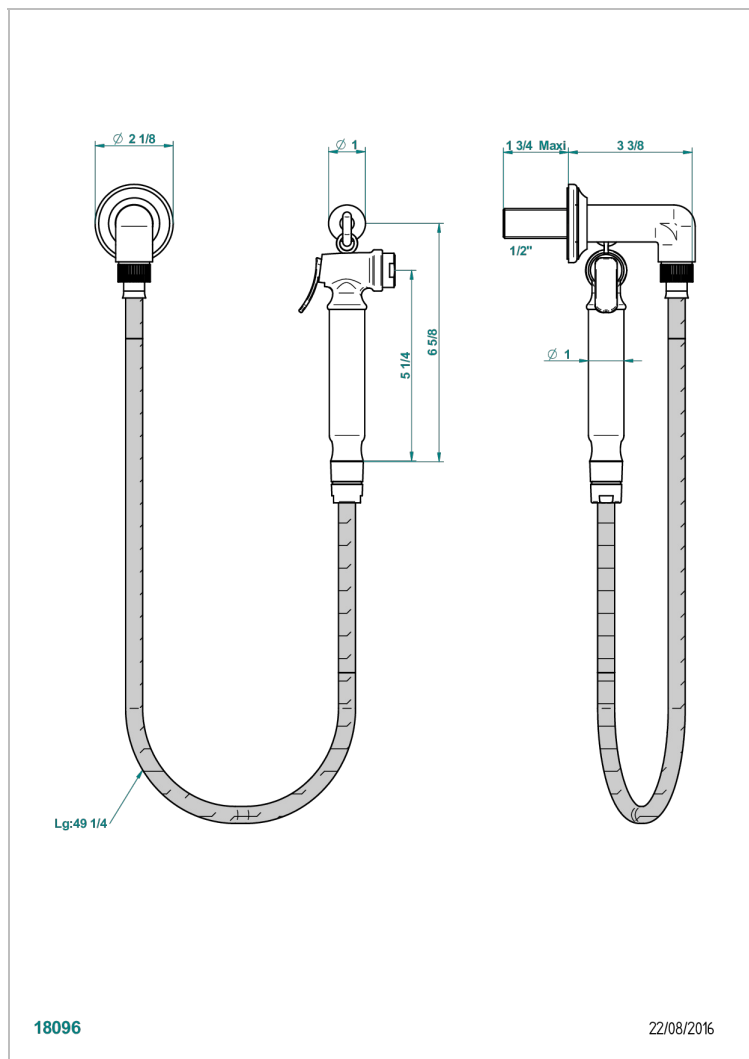

# CHARLESTON WITH LEVER

G75-5840/7

THG<sup>®</sup>  
PARIS

Wc douche set including: trigger spray, reinforced hose(1.25m), hook and elbow

## CHARACTERISTIC

- ACS : 19ACCLY406