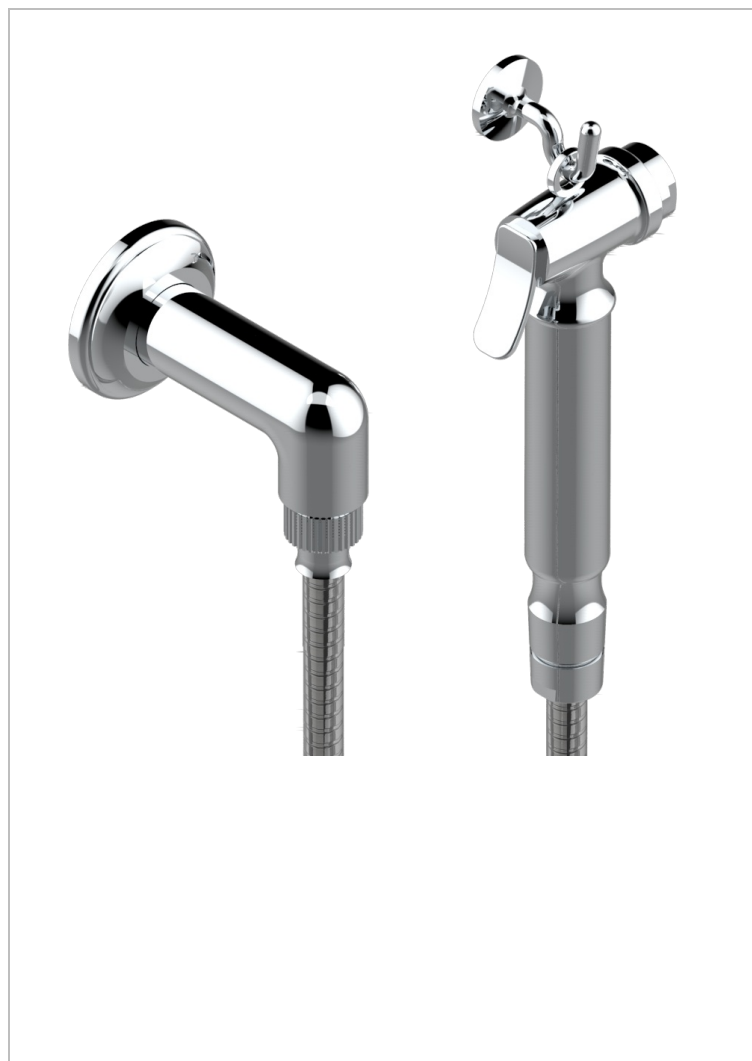

CHARLESTON WITH LEVER

G75-5840/7

THG[®]
PARIS

Wc douche set including: trigger spray, reinforced hose(1.25m), hook and elbow

CHARACTERISTIC

- ACS : 19ACCLY406

STANDARDS

AVAILABLE FINITIONS

- Matt nickel (color finish) - C01
- Polished chrome (color finish) - A02
- Polished chrome / Polished gold (color finish) - G02
- Polished gold (color finish) - F01
- Polished nickel - B01

TECHNICAL SPECS