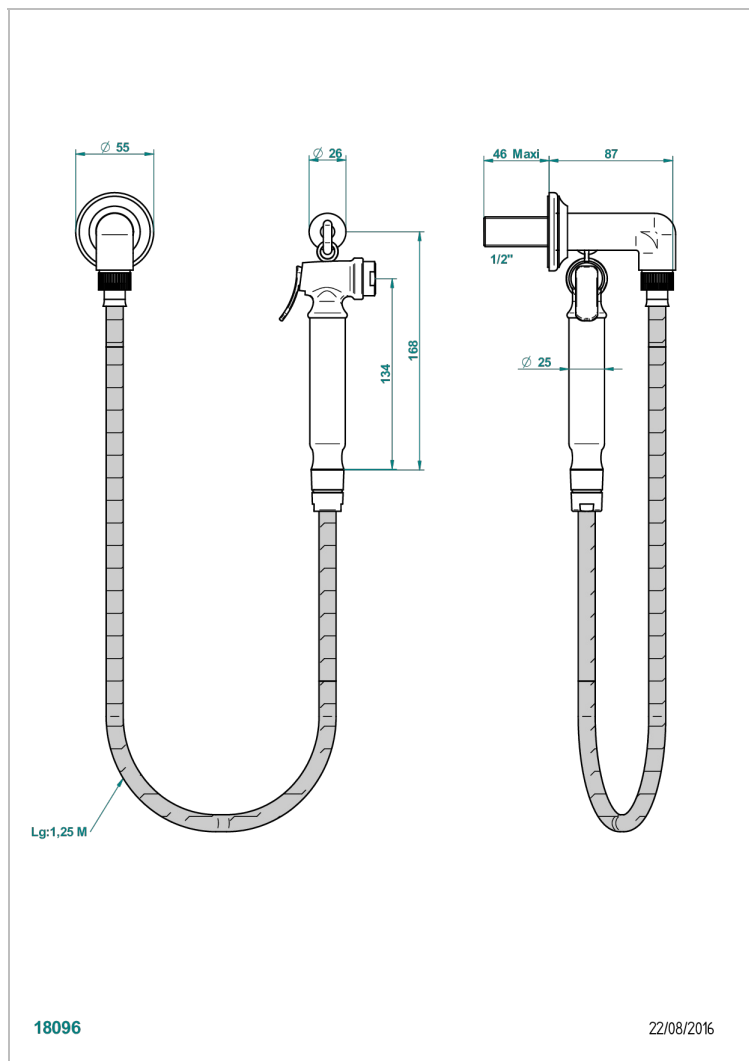

CHARLESTON WITH LEVER

G75-5840/7

THG[®]
PARIS

Wc douche set including: trigger spray, reinforced hose(1.25m), hook and elbow

CHARACTERISTIC

- ACS : 19ACCLY406

STANDARDS

AVAILABLE FINITIONS

- Matt nickel (color finish) - C01
- Polished chrome (color finish) - A02
- Polished chrome / Polished gold (color finish) - G02
- Polished gold (color finish) - F01
- Polished nickel - B01

TECHNICAL SPECS