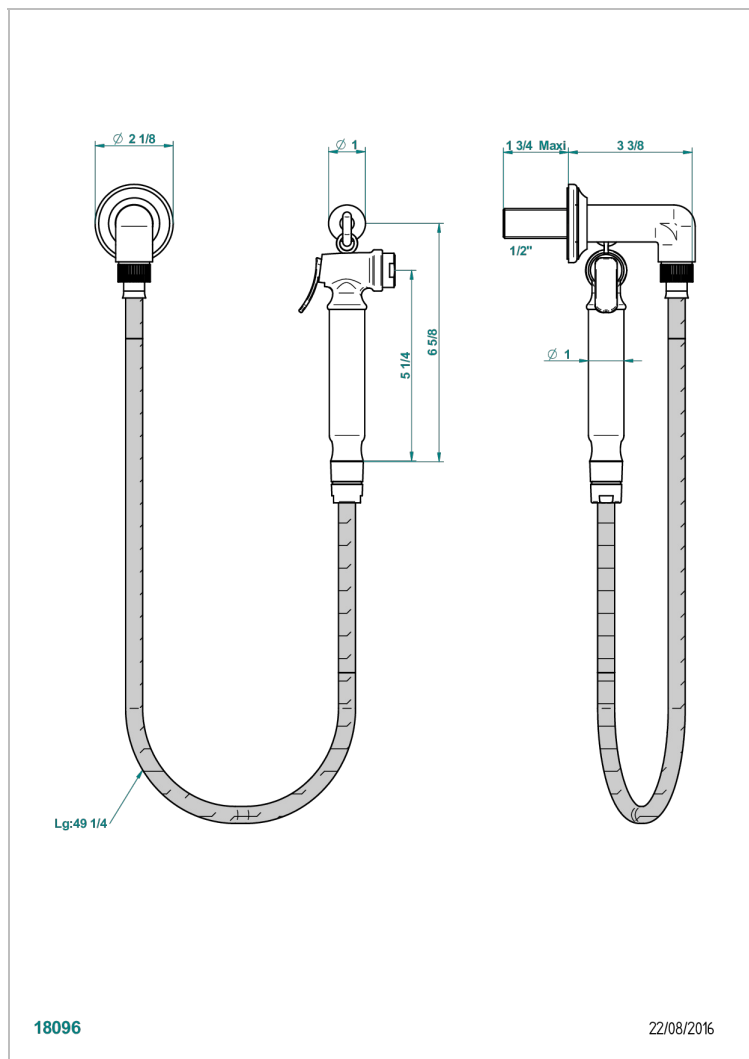

CHARLESTON WITH LEVER

G75-5840/7

THG[®]
PARIS

Wc douche set including: trigger spray, reinforced hose(1.25m), hook and elbow

CHARACTERISTIC

- ACS : 19ACCLY406

STANDARDS

TECHNICAL SPECS

- Recommandé : 3 bars (max. 5 bars) - Advised : 43,5 psi (max. 72 psi)
- 9,5 l/min à 3 bars (2.5 gpm at 43.5 psi)

AVAILABLE FINITIONS

- Matt nickel (color finish) - C01
- Polished chrome (color finish) - A02
- Polished chrome / Polished gold (color finish) - G02
- Polished gold (color finish) - F01
- Polished nickel - B01