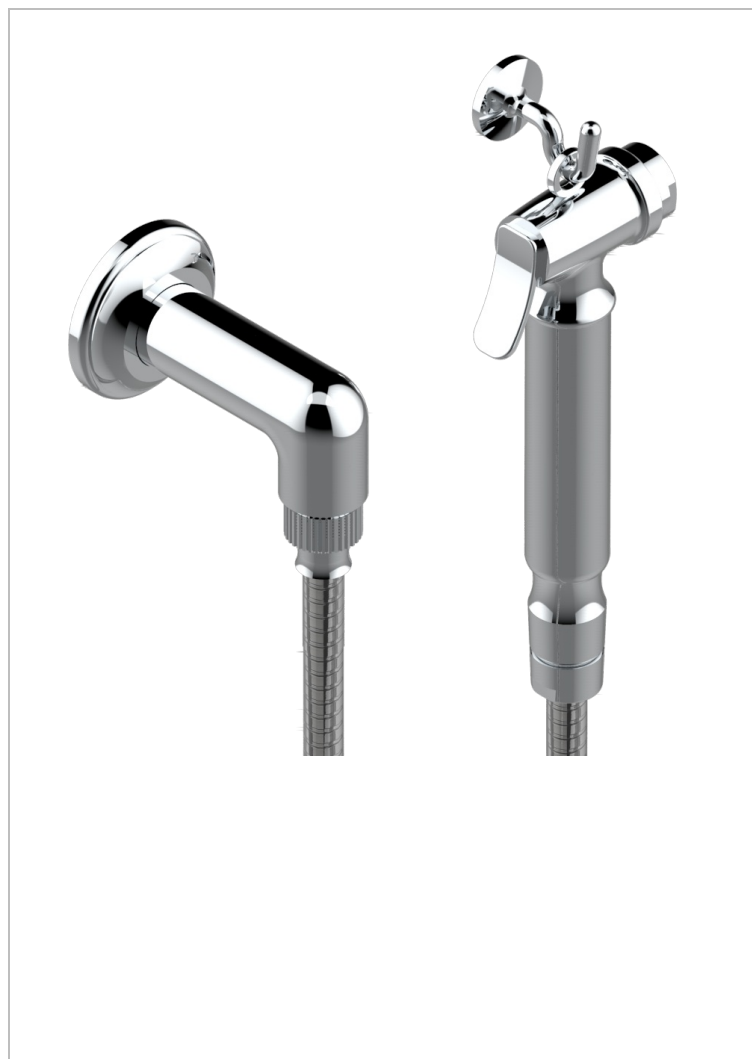

CHARLESTON WITH LEVER

G75-5840/7

THG[®]
PARIS

Wc douche set including: trigger spray, reinforced hose(1.25m), hook and elbow

CHARACTERISTIC

- ACS : 19ACCLY406

STANDARDS

TECHNICAL SPECS

- Recommandé : 3 bars (max. 5 bars) - Advised : 43,5 psi (max. 72 psi)
- 9,5 l/min à 3 bars (2.5 gpm at 43.5 psi)

AVAILABLE FINITIONS

- Matt nickel (color finish) - C01
- Polished chrome (color finish) - A02
- Polished chrome / Polished gold (color finish) - G02
- Polished gold (color finish) - F01
- Polished nickel - B01