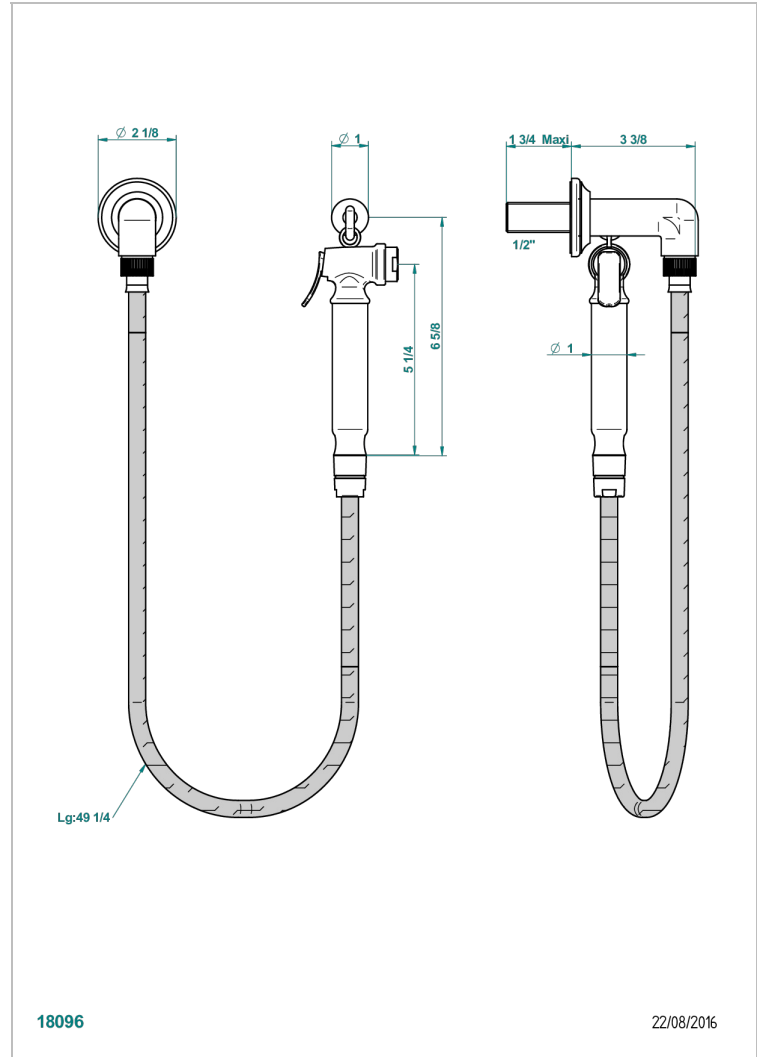

Wc douche set including: trigger spray, reinforced hose(1.25m), hook and elbow

## CHARACTERISTIC

- ACS : 19ACCLY406