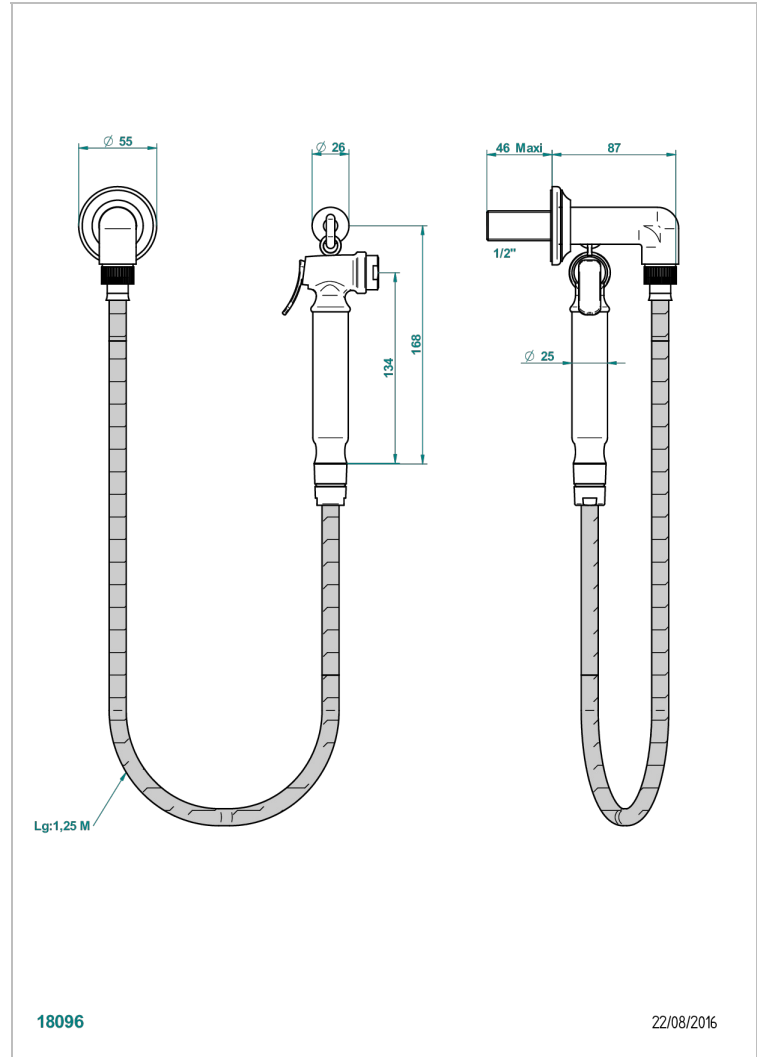

Wc douche set including: trigger spray, reinforced hose(1.25m), hook and elbow

CHARACTERISTIC

- ACS : 19ACCLY406

STANDARDS

TECHNICAL SPECS

- Recommandé : 3 bars (max. 5 bars) - Advised : 43,5 psi (max. 72 psi)
- 9,5 l/min à 3 bars (2.5 gpm at 43.5 psi)

AVAILABLE FINITIONS

- Matt nickel (color finish) - C01
- Polished chrome (color finish) - A02
- Polished chrome / Polished gold (color finish) - G02
- Polished gold (color finish) - F01
- Polished nickel - B01