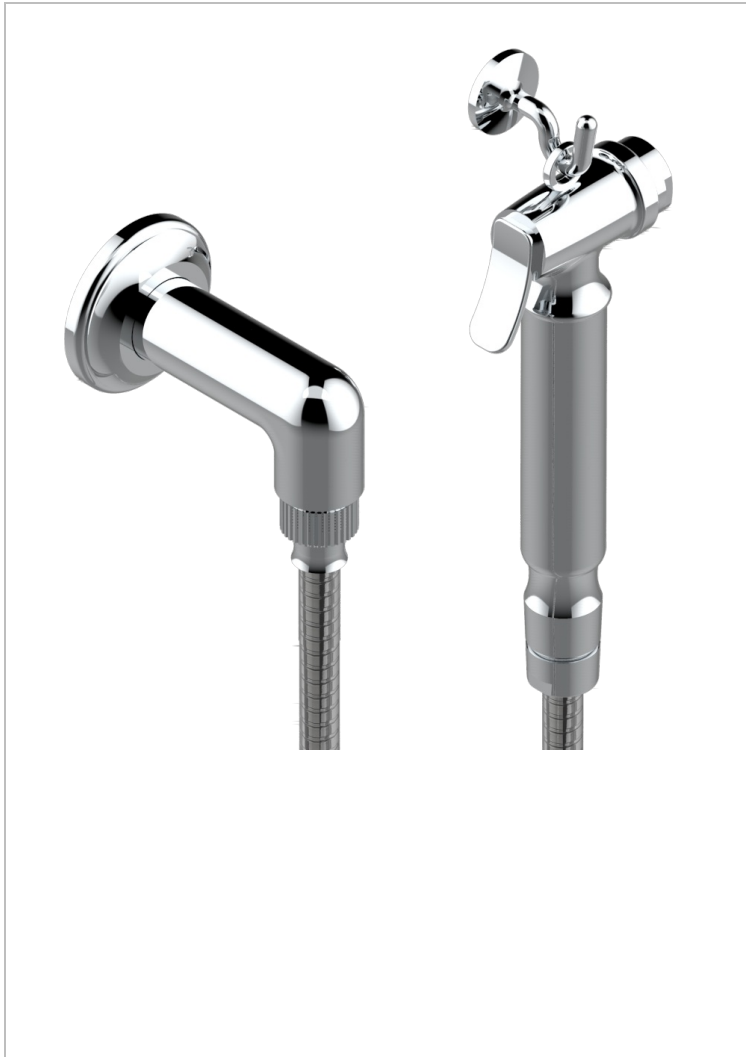

Wc douche set including: trigger spray, reinforced hose(1.25m), hook and elbow

CHARACTERISTIC

- ACS : 19ACCLY406

STANDARDS

TECHNICAL SPECS

- Recommandé : 3 bars (max. 5 bars) - Advised : 43,5 psi (max. 72 psi)
- 9,5 l/min à 3 bars (2.5 gpm at 43.5 psi)

AVAILABLE FINITIONS

- Matt nickel (color finish) - C01
- Polished chrome (color finish) - A02
- Polished chrome / Polished gold (color finish) - G02
- Polished gold (color finish) - F01
- Polished nickel - B01