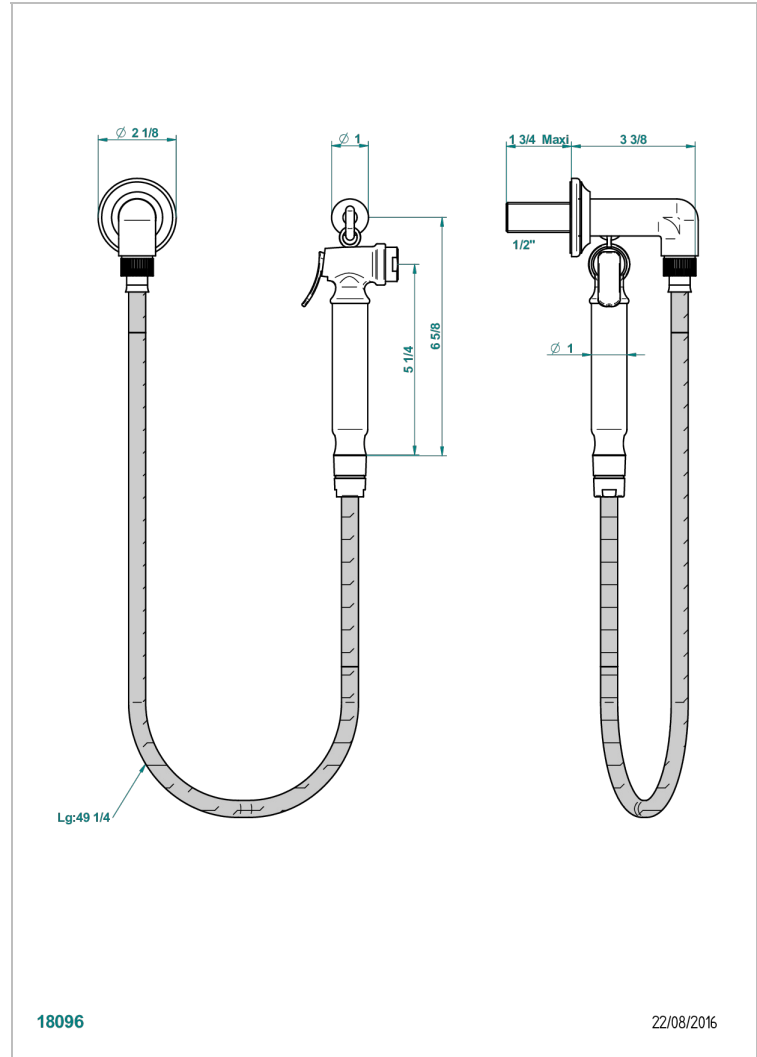

Wc douche set including: trigger spray, reinforced hose(1.25m), hook and elbow

CHARACTERISTIC

- ACS : 19ACCLY406

STANDARDS

TECHNICAL SPECS

- Recommandé : 3 bars (max. 5 bars) - Advised : 43,5 psi (max. 72 psi)
- 9,5 l/min à 3 bars (2.5 gpm at 43.5 psi)

AVAILABLE FINITIONS

- Matt nickel (color finish) - C01
- Polished chrome (color finish) - A02
- Polished chrome / Polished gold (color finish) - G02
- Polished gold (color finish) - F01
- Polished nickel - B01