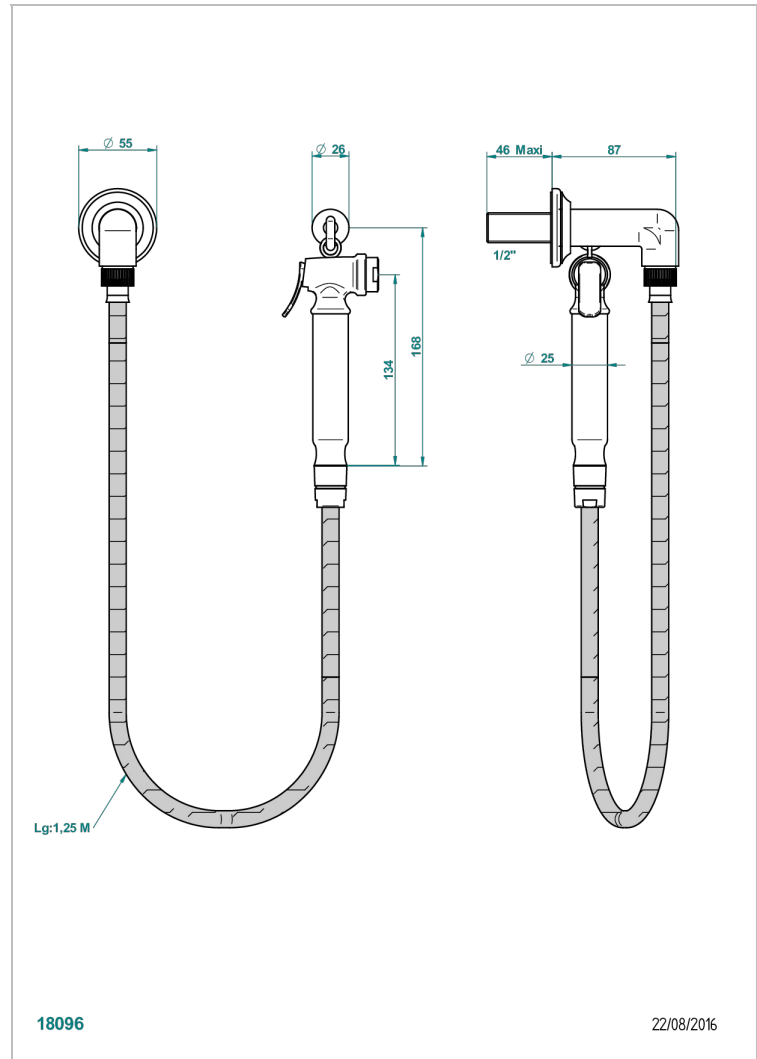

1900 WITH LEVER

G28-5840/7

THG[®]
PARIS

Wc douche set including: trigger spray, reinforced hose(1.25m), hook and elbow

CHARACTERISTIC

- ACS : 19ACCLY406

STANDARDS

TECHNICAL SPECS

- Recommandé : 3 bars (max. 5 bars) - Advised : 43,5 psi (max. 72 psi)
- 9,5 l/min à 3 bars (2.5 gpm at 43.5 psi)

AVAILABLE FINITIONS

- Matt nickel (color finish) - C01
- Polished chrome (color finish) - A02
- Polished chrome / Polished gold (color finish) - G02
- Polished gold (color finish) - F01
- Polished nickel - B01