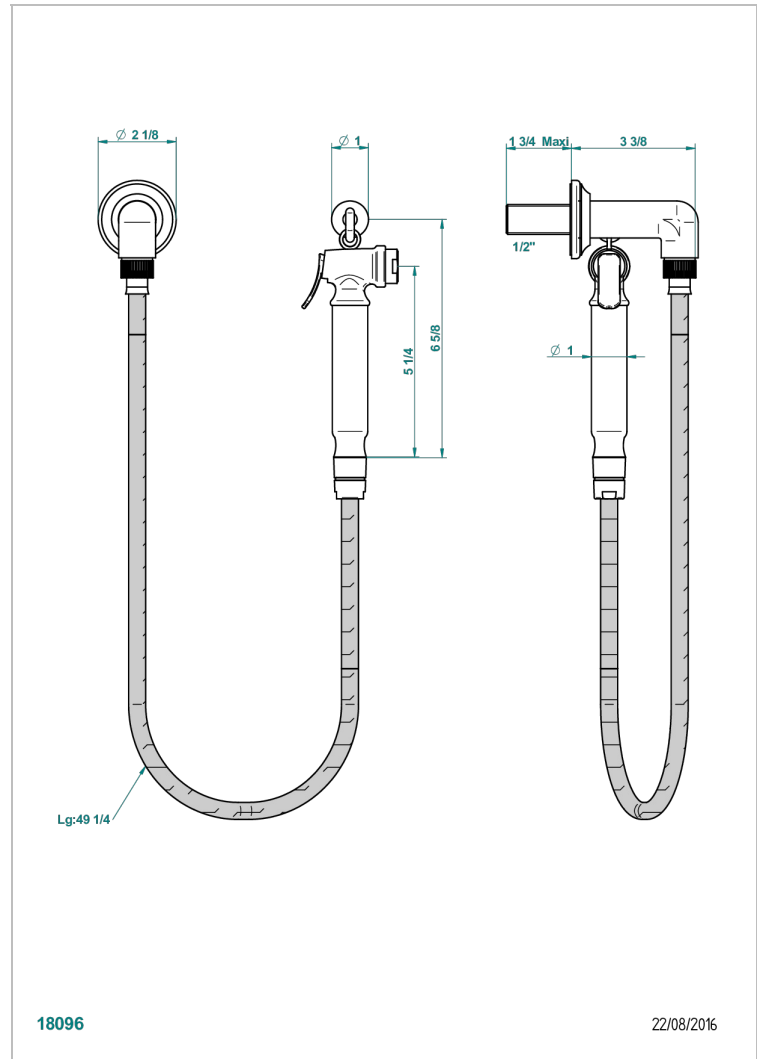

1900 WITH LEVER

G28-5840/7

THG[®]
PARIS

Wc douche set including: trigger spray, reinforced hose(1.25m), hook and elbow

CHARACTERISTIC

- ACS : 19ACCLY406

STANDARDS

AVAILABLE FINITIONS

- Matt nickel (color finish) - C01
- Polished chrome (color finish) - A02
- Polished chrome / Polished gold (color finish) - G02
- Polished gold (color finish) - F01
- Polished nickel - B01

TECHNICAL SPECS