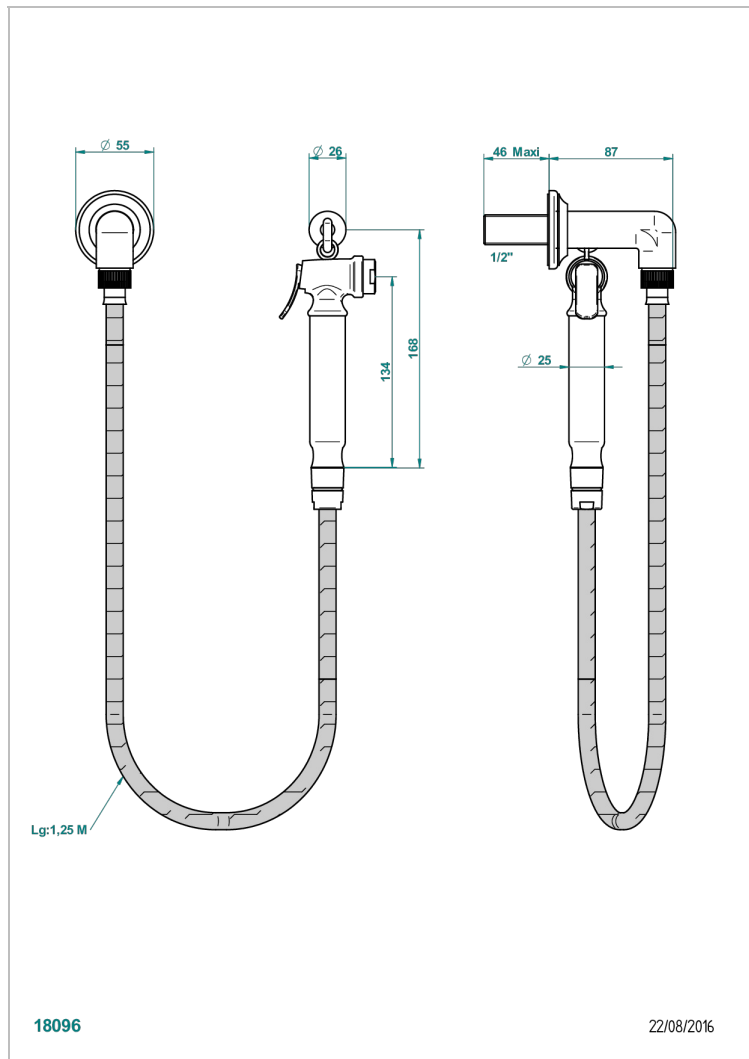

1900 WITH LEVER

G28-5840/7

THG[®]
PARIS

Wc douche set including: trigger spray, reinforced hose(1.25m), hook and elbow

CHARACTERISTIC

- ACS : 19ACCLY406

STANDARDS

TECHNICAL SPECS

- Recommandé : 3 bars (max. 5 bars) - Advised : 43,5 psi (max. 72 psi)
- 9,5 l/min à 3 bars (2.5 gpm at 43.5 psi)

AVAILABLE FINITIONS

- Matt nickel (color finish) - C01
- Polished chrome (color finish) - A02
- Polished chrome / Polished gold (color finish) - G02
- Polished gold (color finish) - F01
- Polished nickel - B01