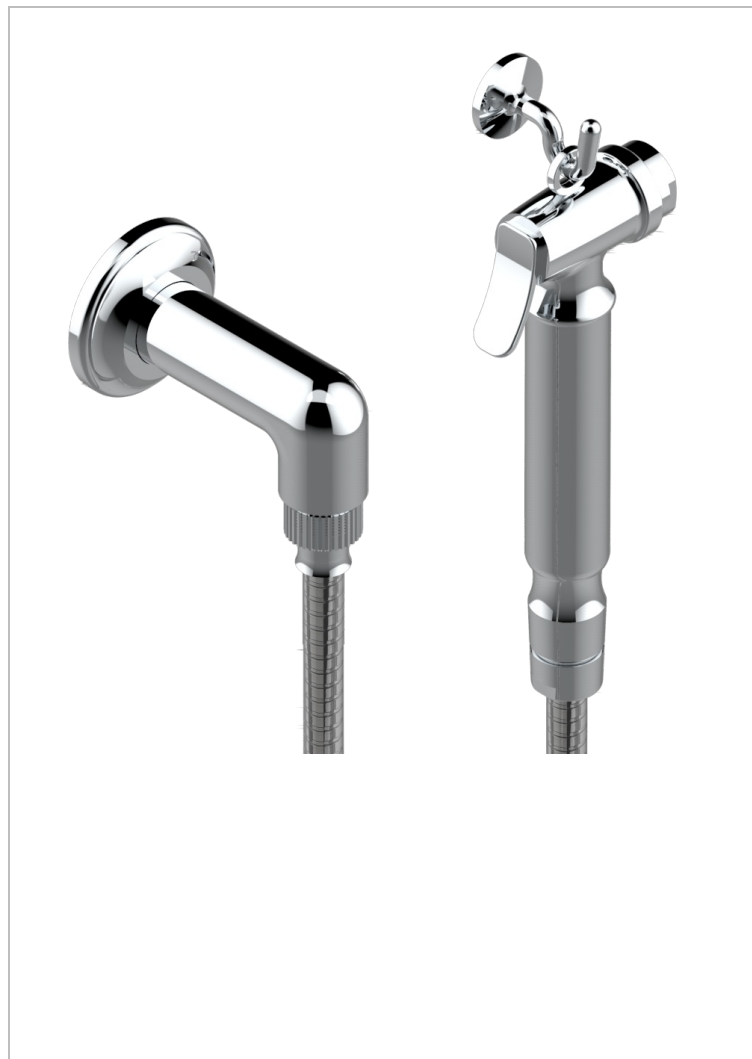

1900 WITH LEVER

G28-5840/7

THG[®]
PARIS

Wc douche set including: trigger spray, reinforced hose(1.25m), hook and elbow

CHARACTERISTIC

- ACS : 19ACCLY406

STANDARDS

TECHNICAL SPECS

- Recommandé : 3 bars (max. 5 bars) - Advised : 43,5 psi (max. 72 psi)
- 9,5 l/min à 3 bars (2.5 gpm at 43.5 psi)

AVAILABLE FINITIONS

- Matt nickel (color finish) - C01
- Polished chrome (color finish) - A02
- Polished chrome / Polished gold (color finish) - G02
- Polished gold (color finish) - F01
- Polished nickel - B01