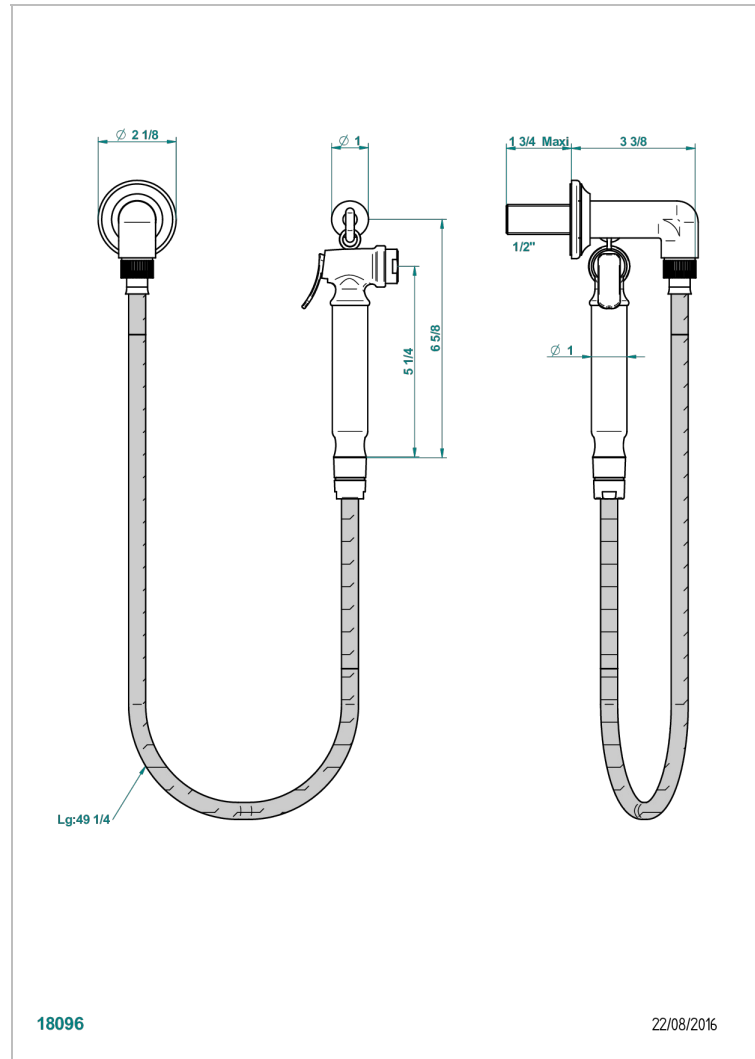

1900 WITH LEVER

G28-5840/7

THG[®]
PARIS

Wc douche set including: trigger spray, reinforced hose(1.25m), hook and elbow

CHARACTERISTIC

- ACS : 19ACCLY406

STANDARDS

AVAILABLE FINITIONS

- Matt nickel (color finish) - C01
- Polished chrome (color finish) - A02
- Polished chrome / Polished gold (color finish) - G02
- Polished gold (color finish) - F01
- Polished nickel - B01

TECHNICAL SPECS