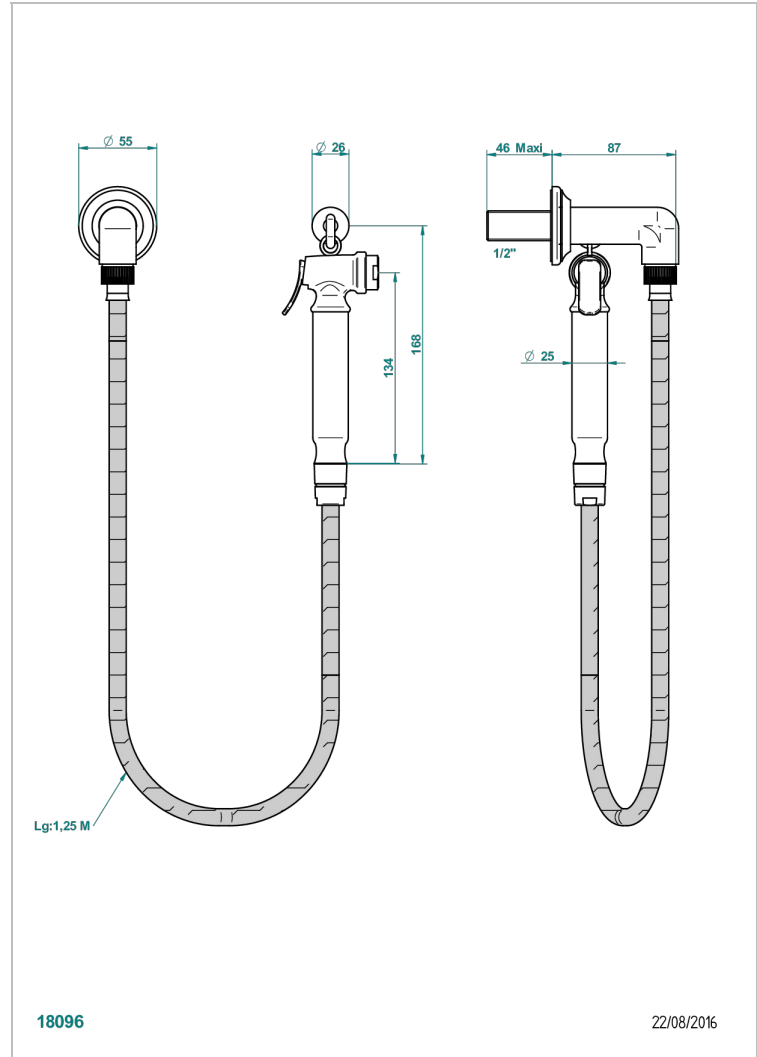

Wc douche set including: trigger spray, reinforced hose(1.25m), hook and elbow