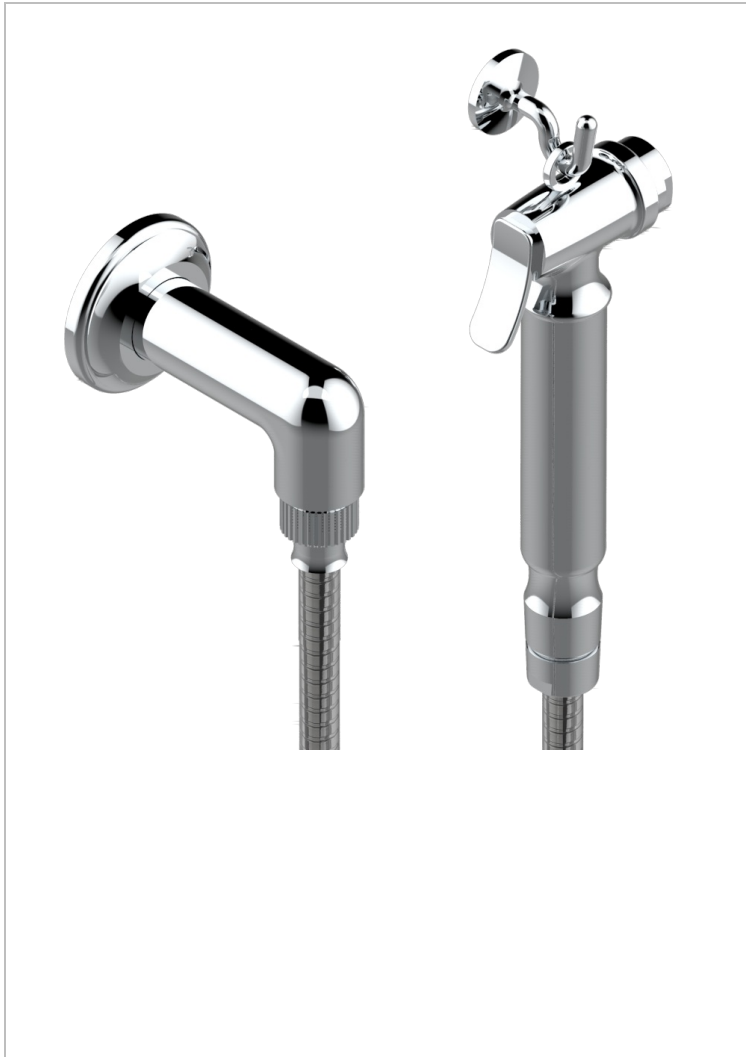

Wc douche set including: trigger spray, reinforced hose(1.25m), hook and elbow

## CHARACTERISTIC

- ACS : 19ACCLY406

## AVAILABLE FINITIONS

- Matt nickel (color finish) - C01
- Polished chrome (color finish) - A02
- Polished chrome / Polished gold (color finish) - G02
- Polished gold (color finish) - F01
- Polished nickel - B01