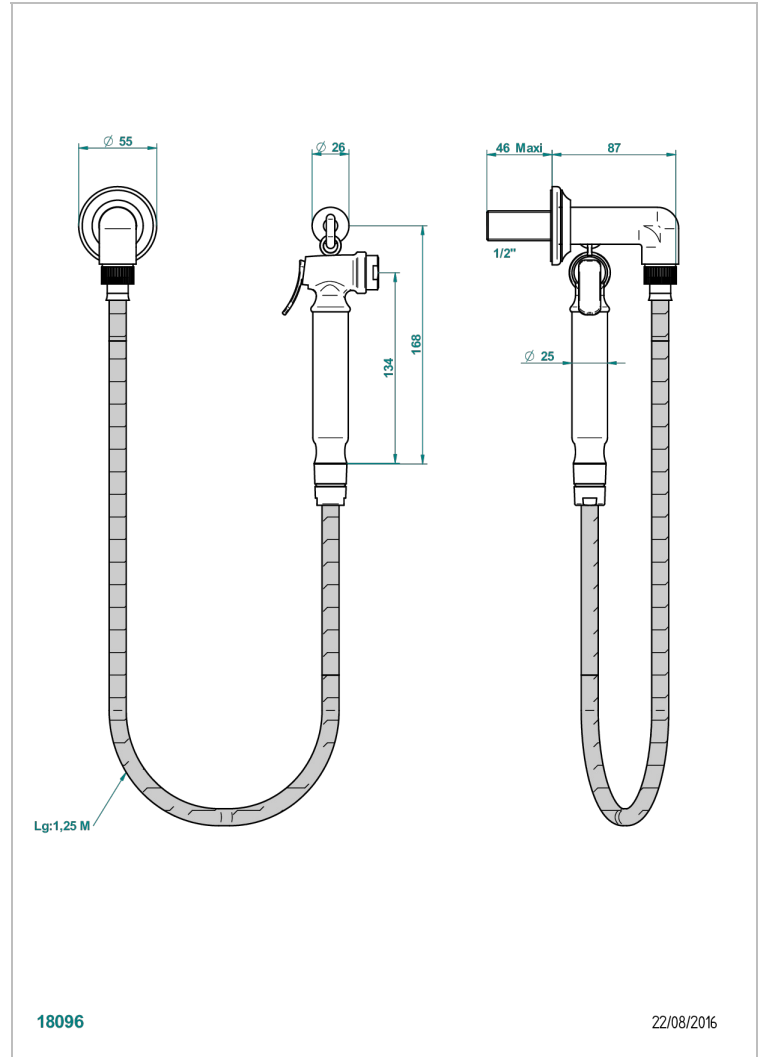

Wc douche set including: trigger spray, reinforced hose(1.25m), hook and elbow

CHARACTERISTIC

- ACS : 19ACCLY406

STANDARDS

AVAILABLE FINITIONS

- Matt nickel (color finish) - C01
- Polished chrome (color finish) - A02
- Polished chrome / Polished gold (color finish) - G02
- Polished gold (color finish) - F01
- Polished nickel - B01

TECHNICAL SPECS

- Recommandé : 3 bars (max. 5 bars) - Advised : 43,5 psi (max. 72 psi)
- 9,5 l/min à 3 bars (2.5 gpm at 43.5 psi)