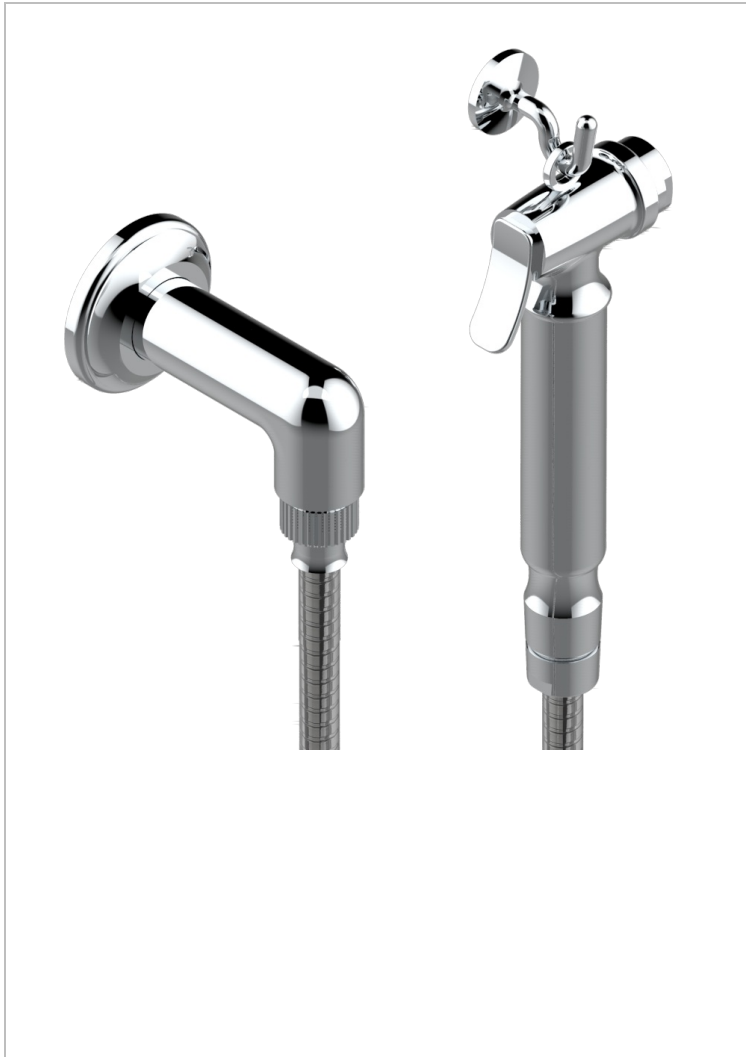

Wc douche set including: trigger spray, reinforced hose(1.25m), hook and elbow

CHARACTERISTIC

- ACS : 19ACCLY406

STANDARDS

AVAILABLE FINITIONS

- Matt nickel (color finish) - C01
- Polished chrome (color finish) - A02
- Polished chrome / Polished gold (color finish) - G02
- Polished gold (color finish) - F01
- Polished nickel - B01