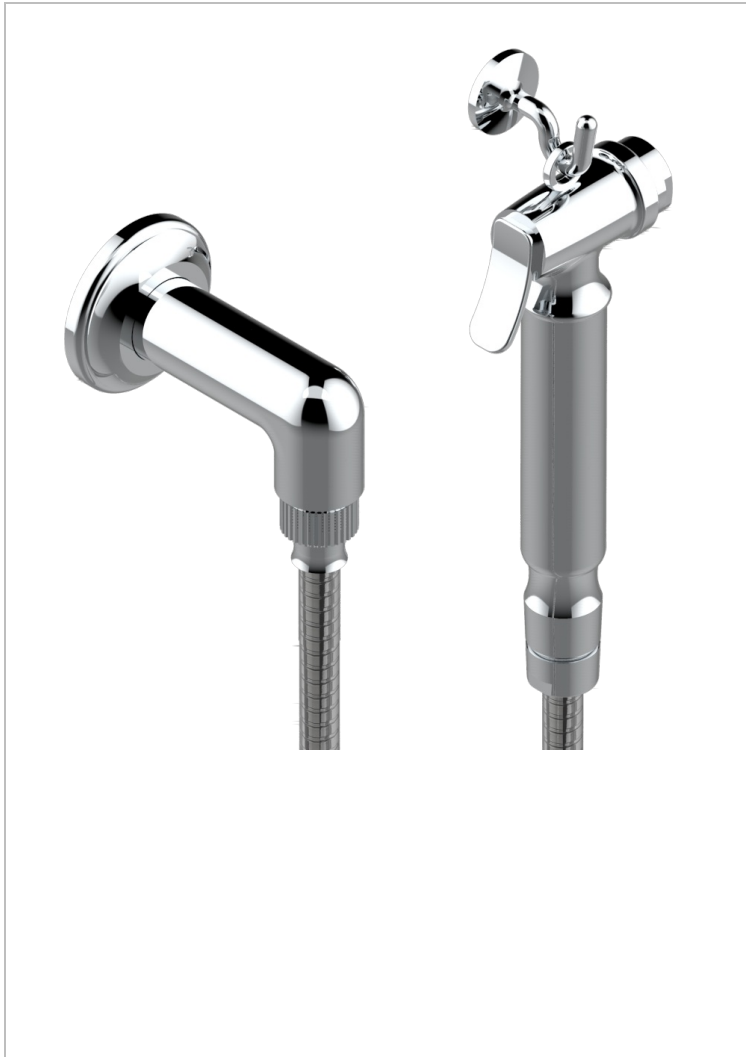

Wc douche set including: trigger spray, reinforced hose(1.25m), hook and elbow

18096

22/08/2016

CHARACTERISTIC

- ACS : 19ACCLY406

TECHNICAL SPECS

- Recommandé : 3 bars (max. 5 bars) - Advised : 43,5 psi (max. 72 psi)
- 9,5 l/min à 3 bars (2.5 gpm at 43.5 psi)

STANDARDS

AVAILABLE FINITIONS

- Matt nickel (color finish) - C01
- Polished chrome (color finish) - A02
- Polished chrome / Polished gold (color finish) - G02
- Polished gold (color finish) - F01
- Polished nickel - B01