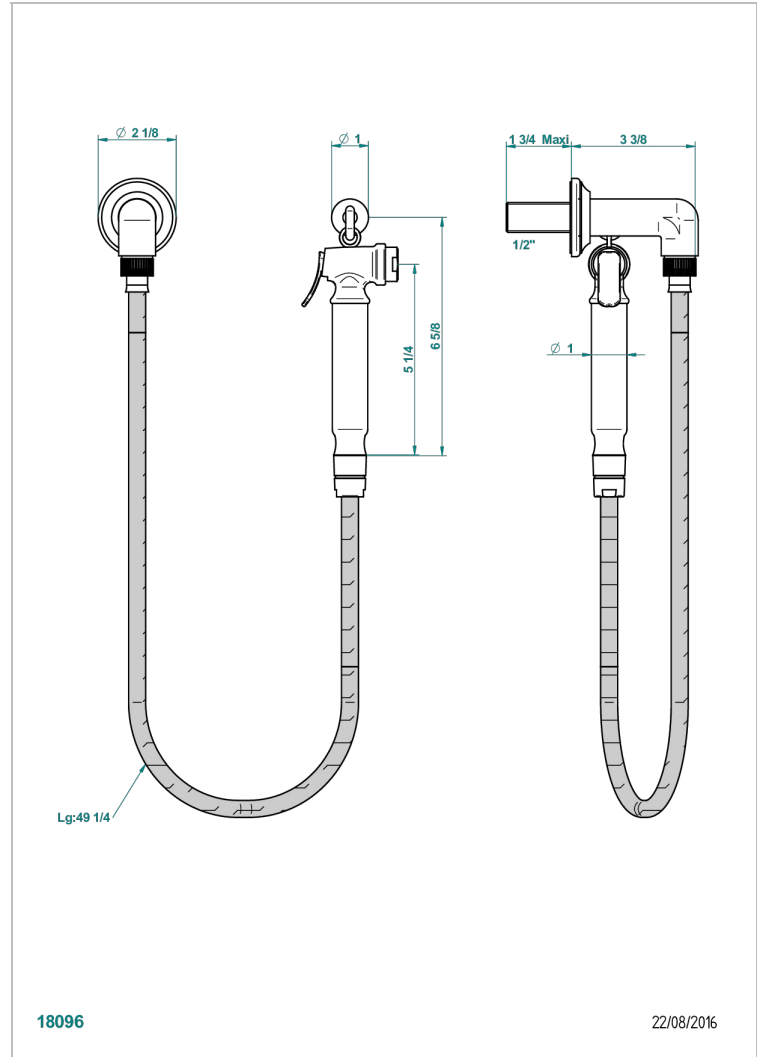

Wc douche set including: trigger spray, reinforced hose(1.25m), hook and elbow

18096

22/08/2016

CHARACTERISTIC

- ACS : 19ACCLY406

TECHNICAL SPECS

- Recommandé : 3 bars (max. 5 bars) - Advised : 43,5 psi (max. 72 psi)
- 9,5 l/min à 3 bars (2.5 gpm at 43.5 psi)

STANDARDS

AVAILABLE FINITIONS

- Matt nickel (color finish) - C01
- Polished chrome (color finish) - A02
- Polished chrome / Polished gold (color finish) - G02
- Polished gold (color finish) - F01
- Polished nickel - B01