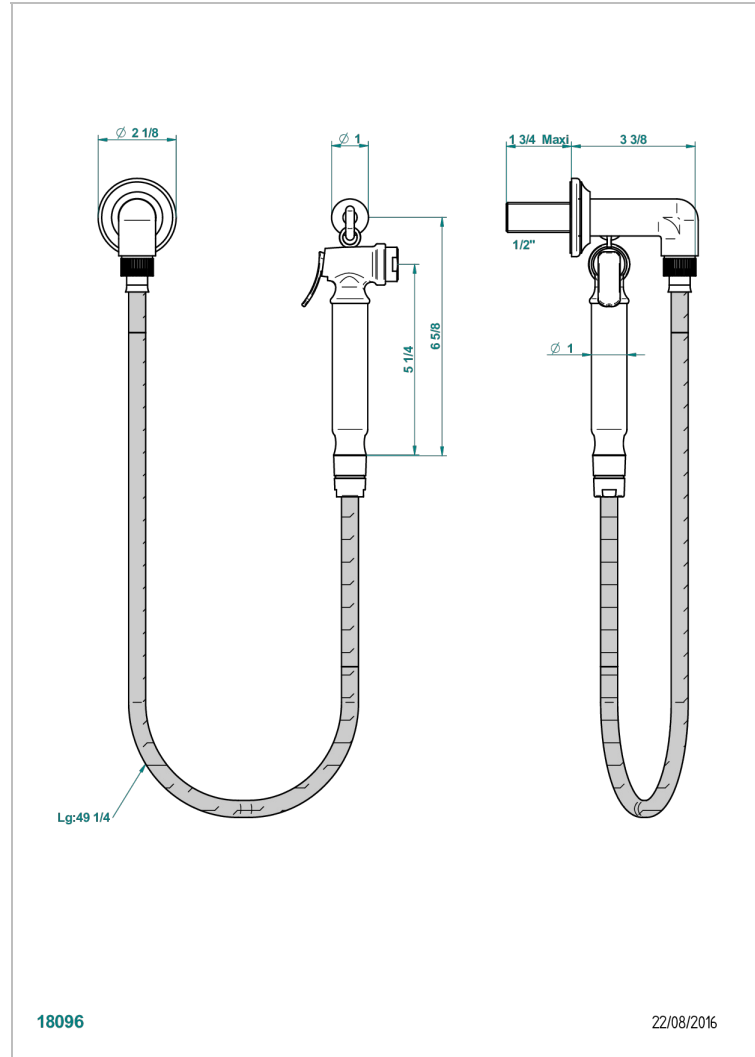

Wc douche set including: trigger spray, reinforced hose(1.25m), hook and elbow

CHARACTERISTIC

- ACS : 19ACCLY406

STANDARDS

TECHNICAL SPECS

- Recommandé : 3 bars (max. 5 bars) - Advised : 43,5 psi (max. 72 psi)
- 9,5 l/min à 3 bars (2.5 gpm at 43.5 psi)

AVAILABLE FINITIONS

- Matt nickel (color finish) - C01
- Polished chrome (color finish) - A02
- Polished chrome / Polished gold (color finish) - G02
- Polished gold (color finish) - F01
- Polished nickel - B01