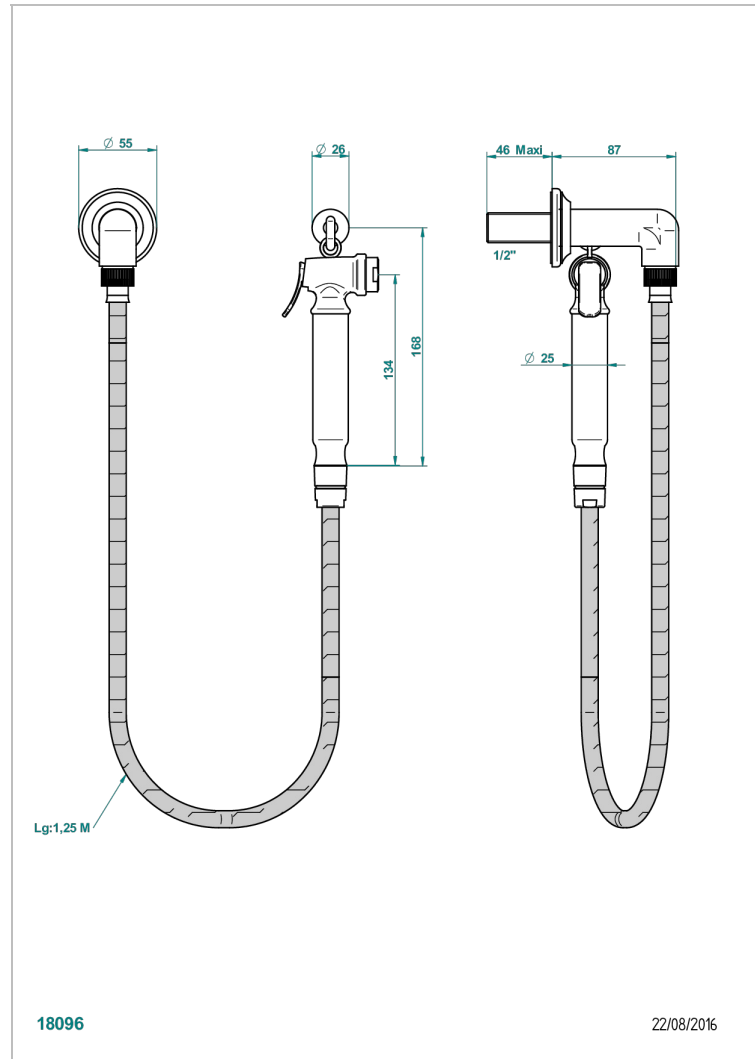

BROADWAY WITH LEVER

A04-5840/7

THG[®]
PARIS

Wc douche set including: trigger spray, reinforced hose(1.25m), hook and elbow

CHARACTERISTIC

- ACS : 19ACCLY406

STANDARDS

AVAILABLE FINITIONS

- Matt nickel (color finish) - C01
- Polished chrome (color finish) - A02
- Polished chrome / Polished gold (color finish) - G02
- Polished gold (color finish) - F01
- Polished nickel - B01

TECHNICAL SPECS