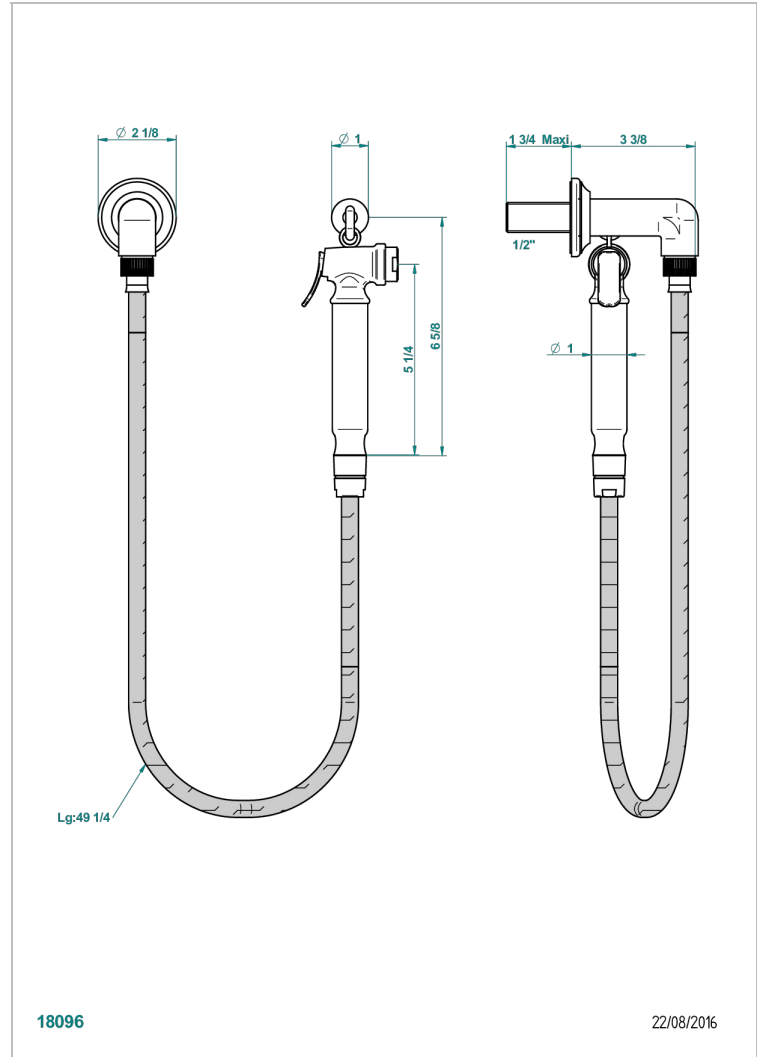

# BROADWAY WITH LEVER

A04-5840/7

THG<sup>®</sup>  
PARIS

Wc douche set including: trigger spray, reinforced hose(1.25m), hook and elbow

## CHARACTERISTIC

- ACS : 19ACCLY406