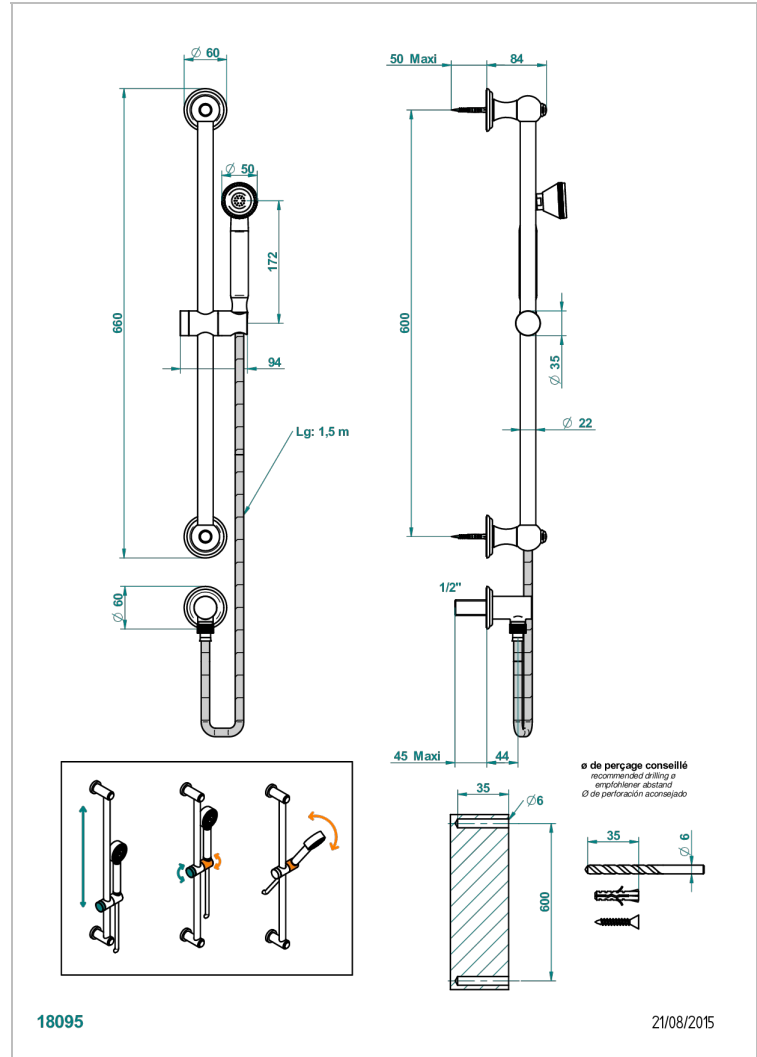

TROCADERO LAPIS LAZULI

U7B-59

Wall mounted turbojet handshower, 60 cm slidebar, hose, hook and elbow

CHARACTERISTIC

- Trocadéro Lapis Lazuli
- Wall mounted turbojet handshower, 60 cm slidebar, hose, hook and elbow

TECHNICAL SPECS

- Recommandé : 3 bars (max. 5 bars) - Advised : 43,5 psi (max. 72 psi)
- 9,5 l/min à 3 bars (2.5 gpm at 43.5 psi)

AVAILABLE FINITIONS

Antique nickel - H28
Black ceram - D30
Blush PVD - H62
Brass color PVD - H49
Brown bronze color PVD - F33
Gold color PVD - H52