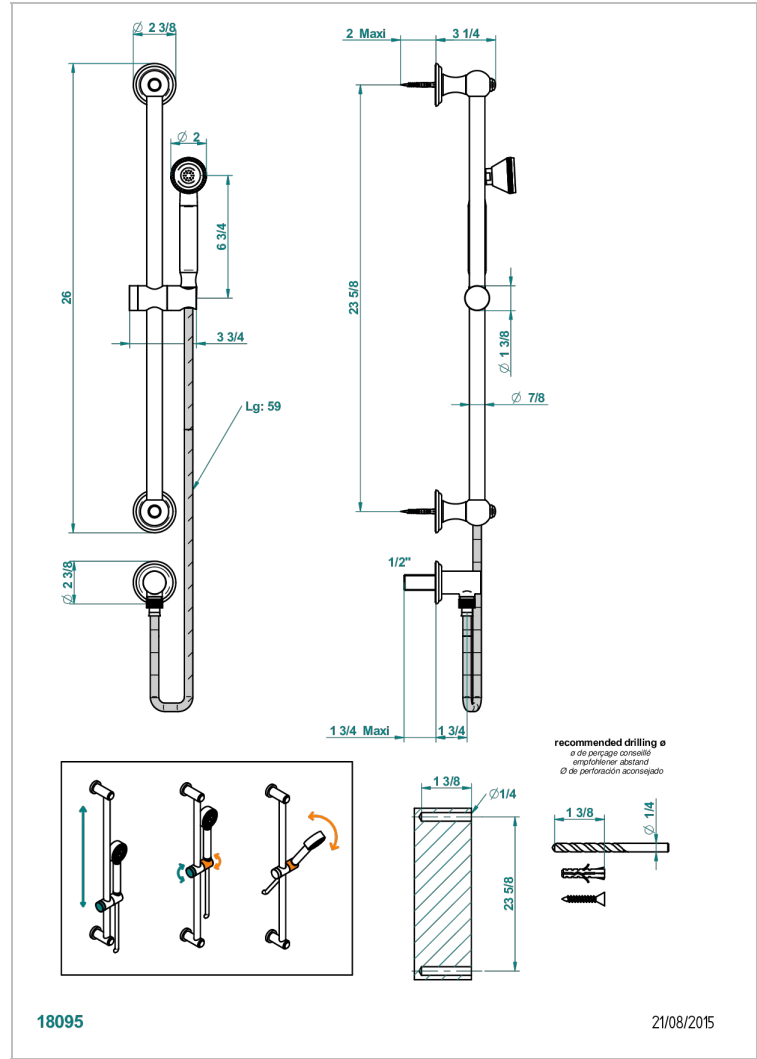

# TROCADERO LAPIS LAZULI

U7B-59

Wall mounted turbojet handshower, 60 cm slidebar, hose, hook and elbow

## CHARACTERISTIC

- Trocadéro Lapis Lazuli
- Wall mounted turbojet handshower, 60 cm slidebar, hose, hook and elbow

## TECHNICAL SPECS

- Recommandé : 3 bars (max. 5 bars) - Advised : 43,5 psi (max. 72 psi)
- 9,5 l/min à 3 bars (2.5 gpm at 43.5 psi)