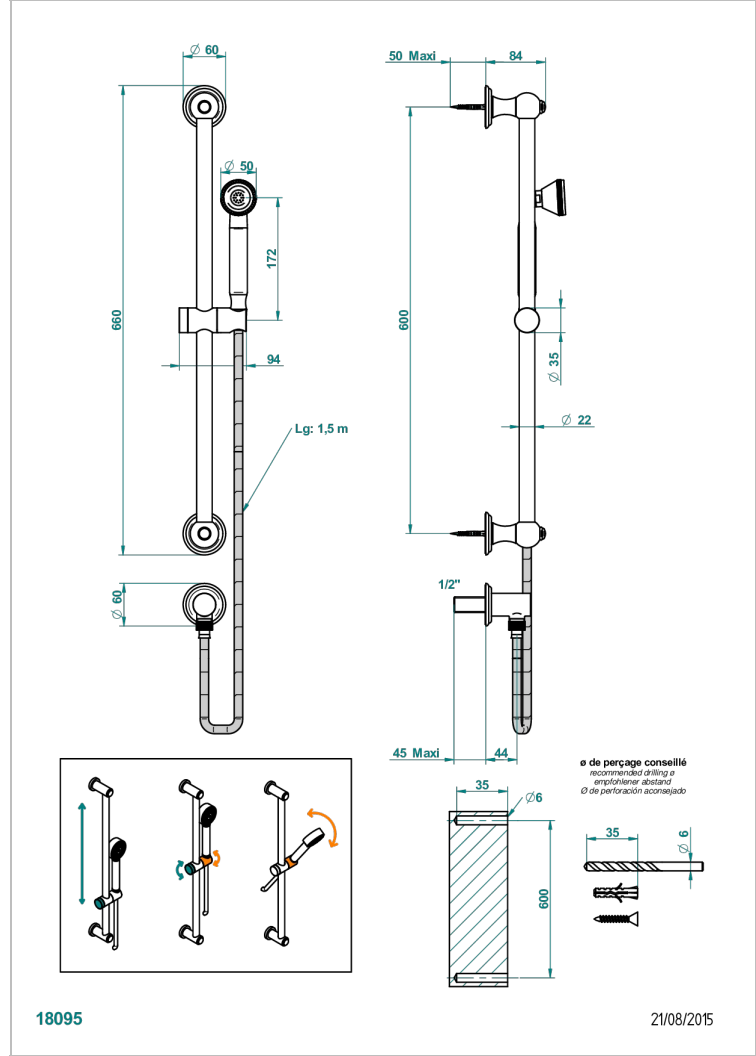

TROCADERO LAPIS LAZULI

U7B-59

Wall mounted turbojet handshower, 60 cm slidebar, hose, hook and elbow

CHARACTERISTIC

- Trocadéro Lapis Lazuli
- Wall mounted turbojet handshower, 60 cm slidebar, hose, hook and elbow

TECHNICAL SPECS

- Recommandé : 3 bars (max. 5 bars) - Advised : 43,5 psi (max. 72 psi)
- 9,5 l/min à 3 bars (2.5 gpm at 43.5 psi)

AVAILABLE FINITIONS

- Antique nickel - H28
- Black ceram - D30
- Blush PVD - H62
- Brass color PVD - H49
- Brown bronze color PVD - F33
- Gold color PVD - H52