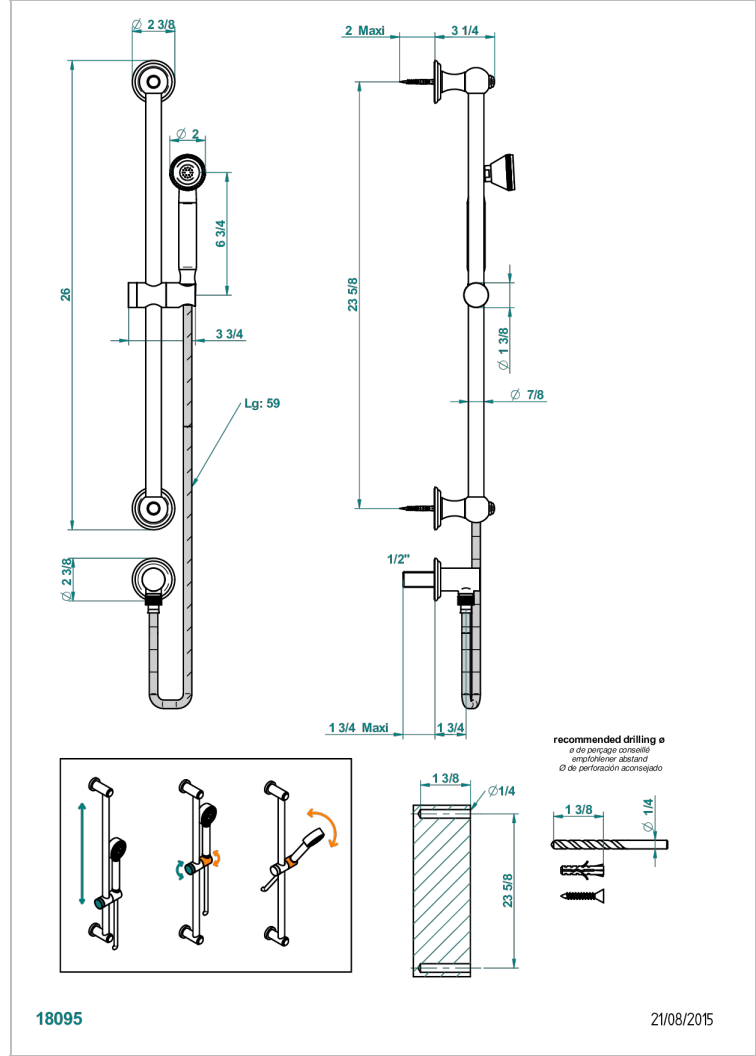

TROCADERO LAPIS LAZULI

U7B-59

Wall mounted turbojet handshower, 60 cm slidebar, hose, hook and elbow

THG[®]
PARIS

CHARACTERISTIC

- Trocadéro Lapis Lazuli
- Wall mounted turbojet handshower, 60 cm slidebar, hose, hook and elbow

TECHNICAL SPECS

- Recommandé : 3 bars (max. 5 bars) - Advised : 43,5 psi (max. 72 psi)
- 9,5 l/min à 3 bars (2.5 gpm at 43.5 psi)

AVAILABLE FINITIONS

Antique nickel - H28
Black ceram - D30
Blush PVD - H62
Brass color PVD - H49
Brown bronze color PVD - F33
Gold color PVD - H52