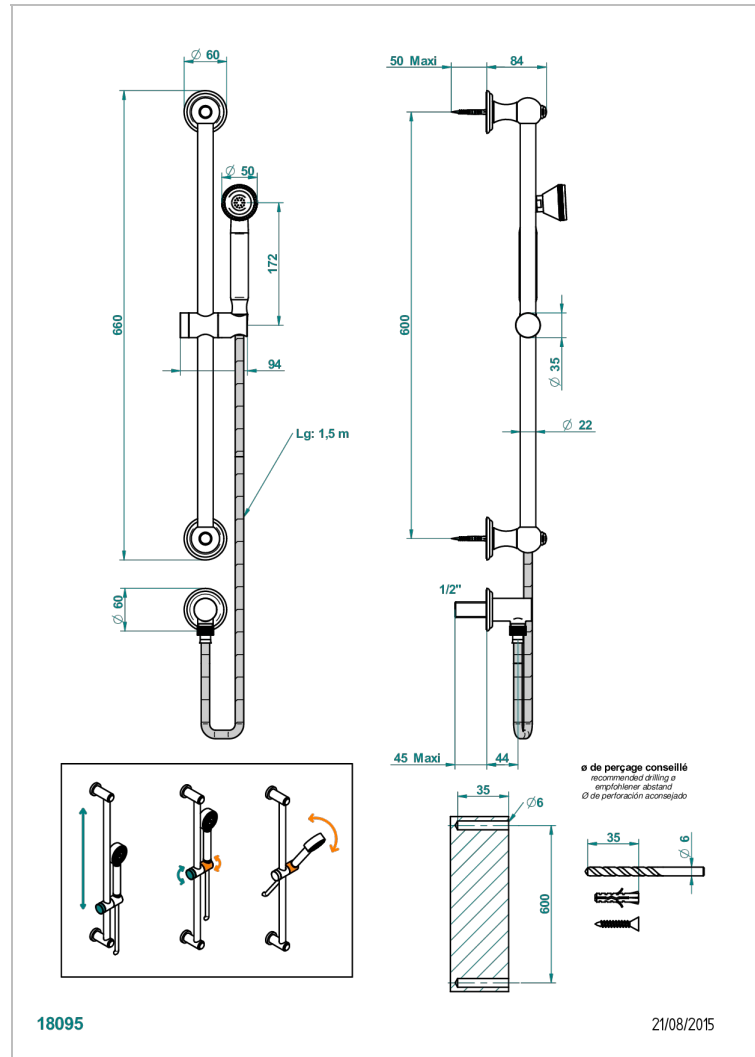

# TROCADERO MALACHITE

U7A-59

Wall mounted turbojet handshower, 60 cm slidebar, hose, hook and elbow

## CHARACTERISTIC

- Trocadéro Malachite
- Wall mounted turbojet handshower, 60 cm slidebar, hose, hook and elbow

## TECHNICAL SPECS

- Recommandé : 3 bars (max. 5 bars) - Advised : 43,5 psi (max. 72 psi)
- 9,5 l/min à 3 bars (2.5 gpm at 43.5 psi)

## AVAILABLE FINITIONS

Antique nickel - H28  
Black ceram - D30  
Blush PVD - H62  
Brass color PVD - H49  
Brown bronze color PVD - F33  
Gold color PVD - H52

Graphite PVD - H64  
Matt Umber PVD - H67  
Matt blush PVD - H60  
Matt brass color PVD - H50  
Matt brown bronze color PVD - F34  
Matt chrome - C02