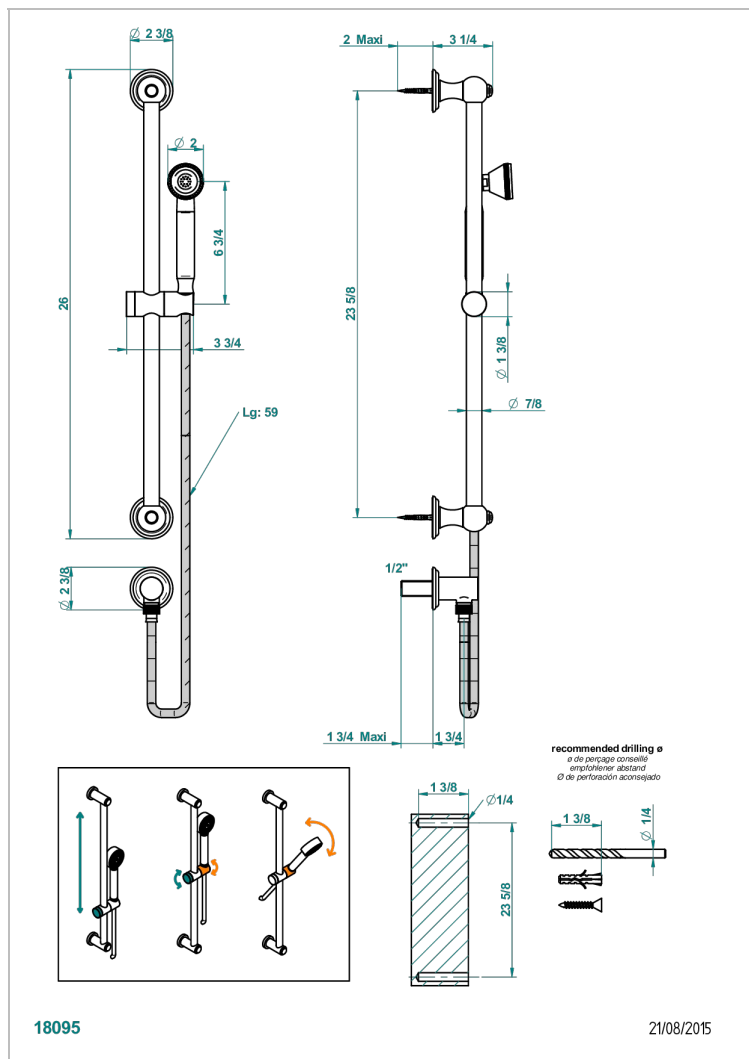

TROCADERO MALACHITE

U7A-59

THG[®]
PARIS

Wall mounted turbojet handshower, 60 cm slidebar, hose, hook and elbow

CHARACTERISTIC

- Trocadéro Malachite
- Wall mounted turbojet handshower, 60 cm slidebar, hose, hook and elbow

TECHNICAL SPECS

- Recommandé : 3 bars (max. 5 bars) - Advised : 43,5 psi (max. 72 psi)
- 9,5 l/min à 3 bars (2.5 gpm at 43.5 psi)

AVAILABLE FINITIONS

Antique nickel - H28
 Black ceram - D30
 Blush PVD - H62
 Brass color PVD - H49
 Brown bronze color PVD - F33
 Gold color PVD - H52