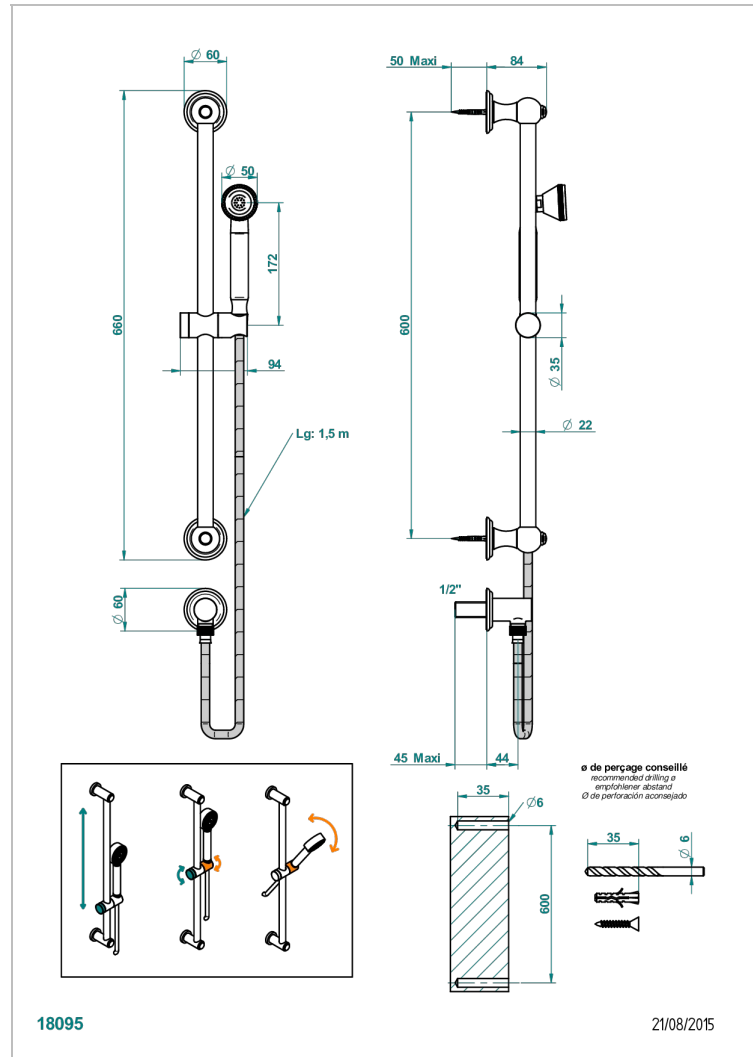

TROCADERO MALACHITE

U7A-59

Wall mounted turbojet handshower, 60 cm slidebar, hose, hook and elbow

CHARACTERISTIC

- Trocadéro Malachite
- Wall mounted turbojet handshower, 60 cm slidebar, hose, hook and elbow

TECHNICAL SPECS

- Recommandé : 3 bars (max. 5 bars) - Advised : 43,5 psi (max. 72 psi)
- 9,5 l/min à 3 bars (2.5 gpm at 43.5 psi)

AVAILABLE FINITIONS

Antique nickel - H28
Black ceram - D30
Blush PVD - H62
Brass color PVD - H49
Brown bronze color PVD - F33
Gold color PVD - H52