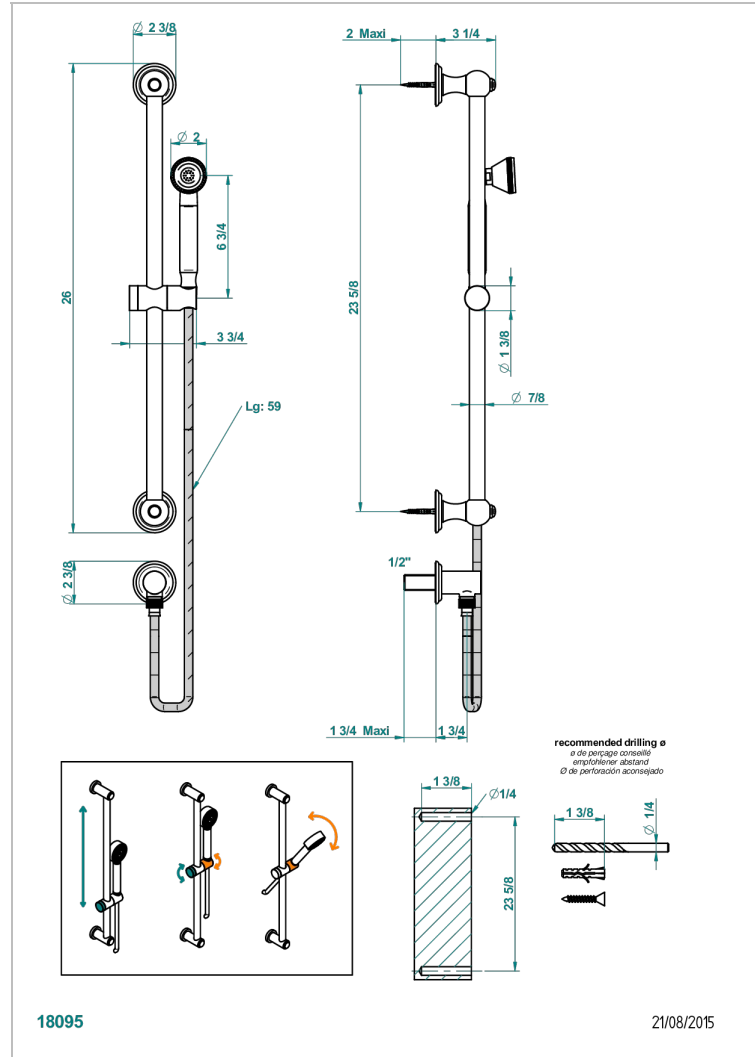

TROCADERO MALACHITE

U7A-59

Wall mounted turbojet handshower, 60 cm slidebar, hose, hook and elbow

18095

21/08/2015

CHARACTERISTIC

- Trocadéro Malachite
- Wall mounted turbojet handshower, 60 cm slidebar, hose, hook and elbow

TECHNICAL SPECS

- Recommandé : 3 bars (max. 5 bars) - Advised : 43,5 psi (max. 72 psi)
- 9,5 l/min à 3 bars (2.5 gpm at 43.5 psi)

AVAILABLE FINITIONS

Antique nickel - H28
Black ceram - D30
Blush PVD - H62
Brass color PVD - H49
Brown bronze color PVD - F33
Gold color PVD - H52