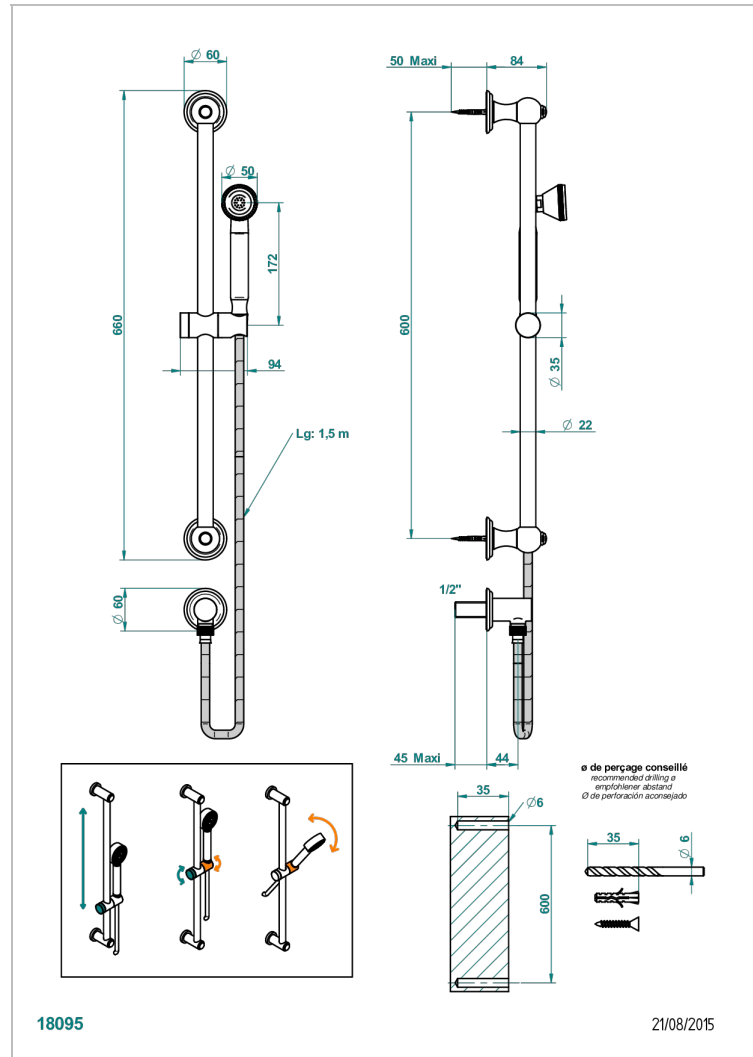

SUN DRAGON

U5D-59

Wall mounted turbojet handshower, 60 cm slidebar, hose, hook and elbow

CHARACTERISTIC

- Sun Dragon
- Wall mounted turbojet handshower, 60 cm slidebar, hose, hook and elbow

TECHNICAL SPECS

- Recommandé : 3 bars (max. 5 bars) - Advised : 43,5 psi (max. 72 psi)
- 9,5 l/min à 3 bars (2.5 gpm at 43.5 psi)

AVAILABLE FINITIONS

Antique nickel - H28
Black ceram - D30
Blush PVD - H62
Brass color PVD - H49
Brown bronze color PVD - F33
Gold color PVD - H52

Nickel color PVD - H55
Polished chrome (color finish) - A02
Polished chrome / Polished gold (color finish) - G02
Polished gold (color finish) - F01
Polished nickel - B01
Soft gold - F30

Soft matt gold - F31
Umber PVD - H66
Varnished matt antique red copper (color finish) - H07