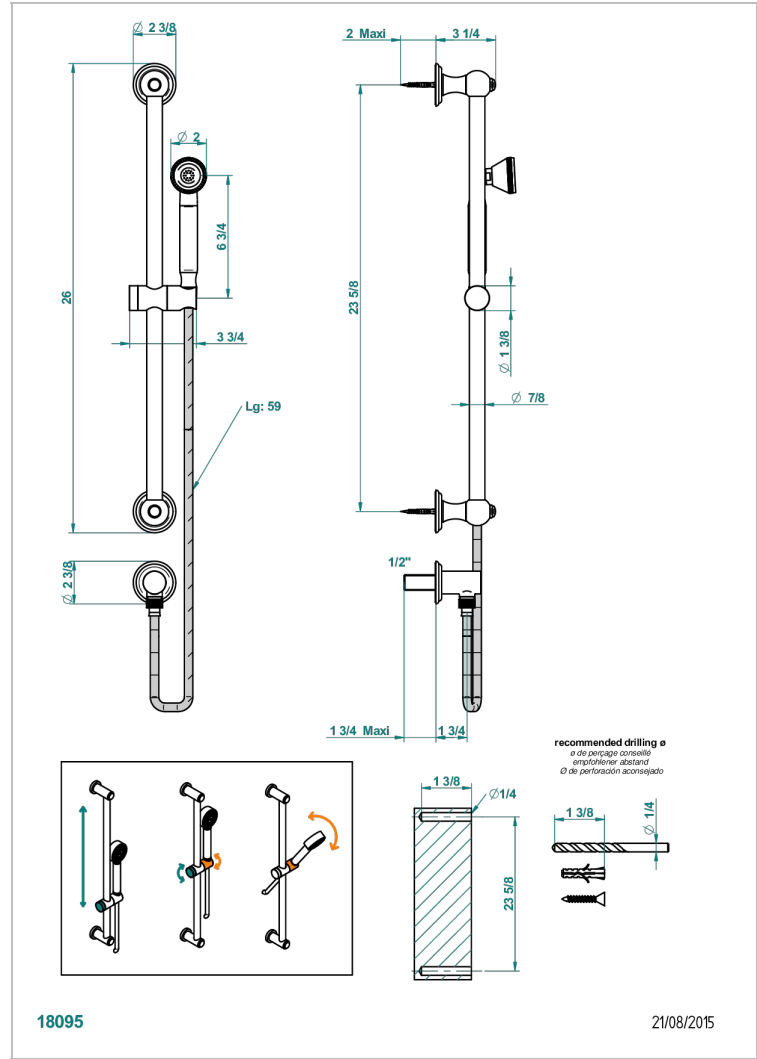

SUN DRAGON

U5D-59

THG[®]
PARIS

Wall mounted turbojet handshower, 60 cm slidebar, hose, hook and elbow

CHARACTERISTIC

- Sun Dragon
- Wall mounted turbojet handshower, 60 cm slidebar, hose, hook and elbow

TECHNICAL SPECS

- Recommandé : 3 bars (max. 5 bars) - Advised : 43,5 psi (max. 72 psi)
- 9,5 l/min à 3 bars (2.5 gpm at 43.5 psi)

AVAILABLE FINITIONS

Antique nickel - H28
Black ceram - D30
Blush PVD - H62
Brass color PVD - H49
Brown bronze color PVD - F33
Gold color PVD - H52

Nickel color PVD - H55
Polished chrome (color finish) - A02
Polished chrome / Polished gold (color finish) - G02
Polished gold (color finish) - F01
Polished nickel - B01
Soft gold - F30

Soft matt gold - F31
Umber PVD - H66
Varnished matt antique red copper (color finish) - H07