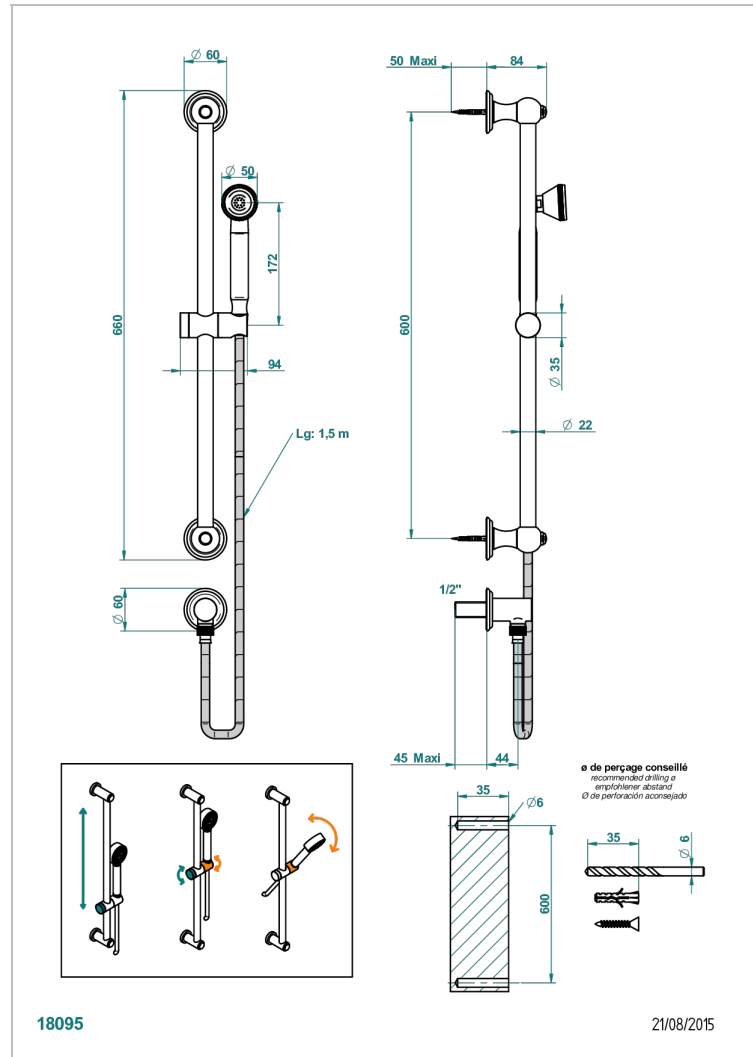

# SUN DRAGON

U5D-59

Wall mounted turbojet handshower, 60 cm slidebar, hose, hook and elbow

## CHARACTERISTIC

- Sun Dragon
- Wall mounted turbojet handshower, 60 cm slidebar, hose, hook and elbow

## TECHNICAL SPECS

- Recommandé : 3 bars (max. 5 bars) - Advised : 43,5 psi (max. 72 psi)
- 9,5 l/min à 3 bars (2.5 gpm at 43.5 psi)