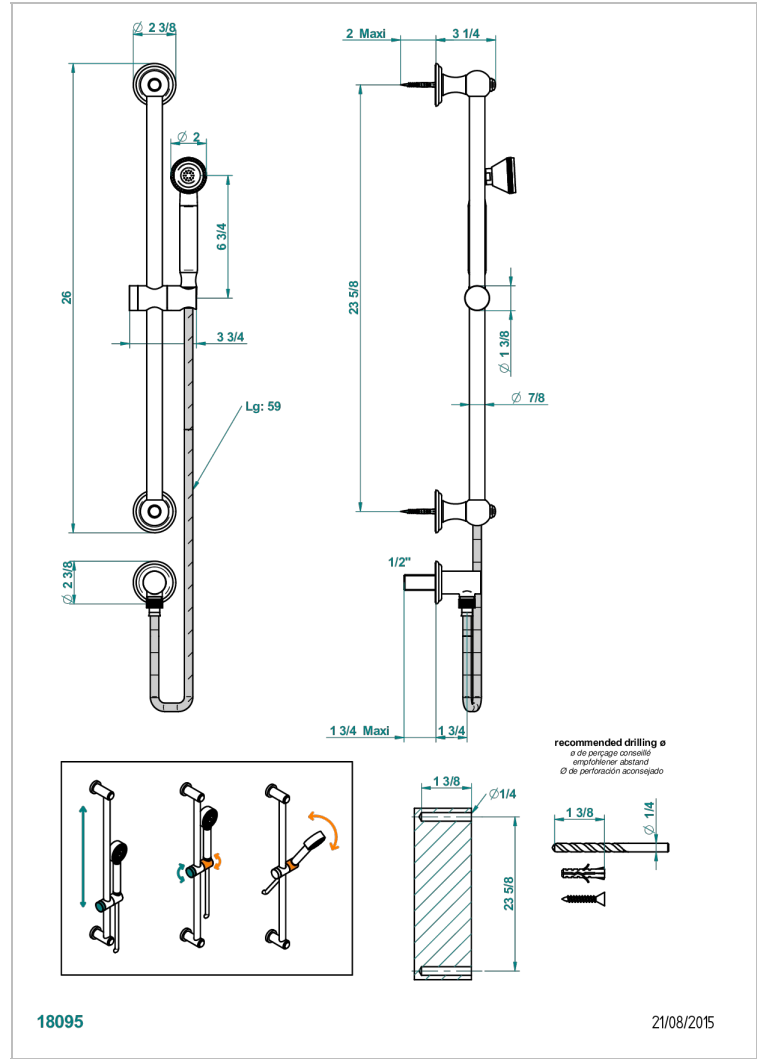

# SUN DRAGON

U5D-59

THG<sup>®</sup>  
PARIS

Wall mounted turbojet handshower, 60 cm slidebar, hose, hook and elbow

## CHARACTERISTIC

- Sun Dragon
- Wall mounted turbojet handshower, 60 cm slidebar, hose, hook and elbow

## TECHNICAL SPECS

- Recommandé : 3 bars (max. 5 bars) - Advised : 43,5 psi (max. 72 psi)
- 9,5 l/min à 3 bars (2.5 gpm at 43.5 psi)