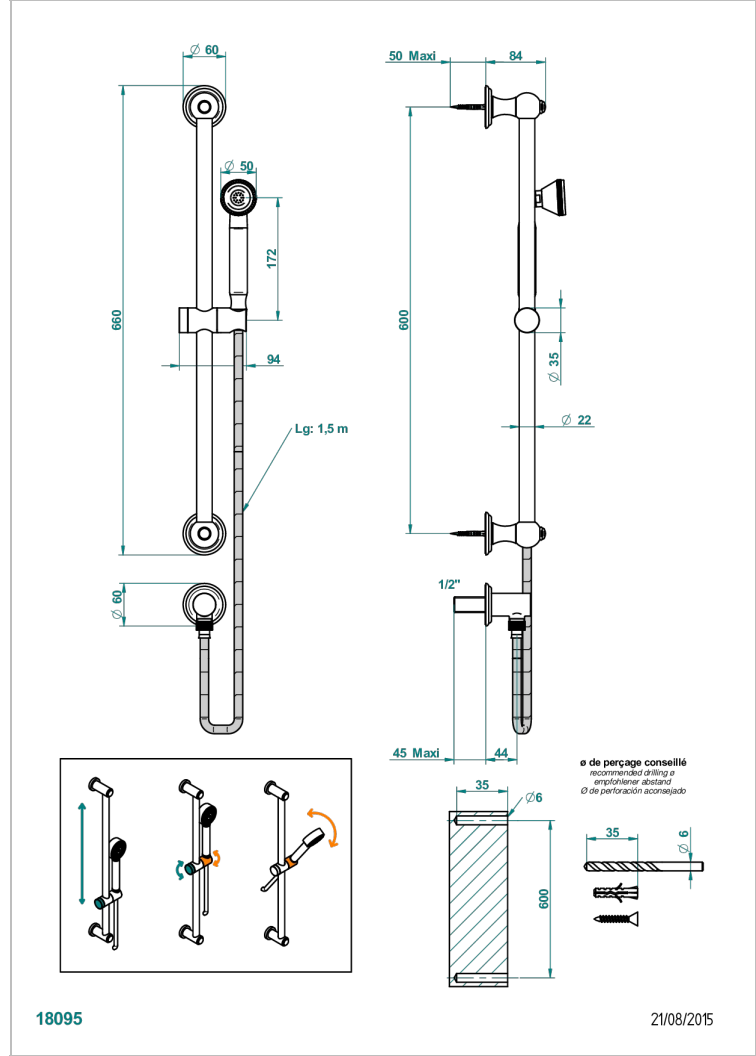

DUOMO CRYSTAL

U4F-59

Wall mounted turbojet handshower, 60 cm slidebar, hose, hook and elbow

CHARACTERISTIC

- Duomo Crystal
- Wall mounted turbojet handshower, 60 cm slidebar, hose, hook and elbow

TECHNICAL SPECS

- Recommandé : 3 bars (max. 5 bars) - Advised : 43,5 psi (max. 72 psi)
- 9,5 l/min à 3 bars (2.5 gpm at 43.5 psi)

AVAILABLE FINITIONS

- | | | | | |
|------------------------------|-----------------------------------|----------------------------------|--|--|
| Antique nickel - H28 | Graphite PVD - H64 | Matt chrome - C02 | Nickel color PVD - H55 | Soft matt gold - F31 |
| Black ceram - D30 | Lacquered light bronze - D01 | Matt gold - F07 | Polished chrome (color finish) - A02 | Umber PVD - H66 |
| Blush PVD - H62 | Matt Umber PVD - H67 | Matt gold color PVD - H53 | Polished chrome / Polished gold (color finish) - G02 | Varnished matt antique red copper (color finish) - H07 |
| Brass color PVD - H49 | Matt blush PVD - H60 | Matt graphite PVD - H65 | Polished gold (color finish) - F01 | |
| Brown bronze color PVD - F33 | Matt brass color PVD - H50 | Matt nickel (color finish) - C01 | Polished nickel - B01 | |
| Gold color PVD - H52 | Matt brown bronze color PVD - F34 | Matt nickel color PVD - H56 | Soft gold - F30 | |