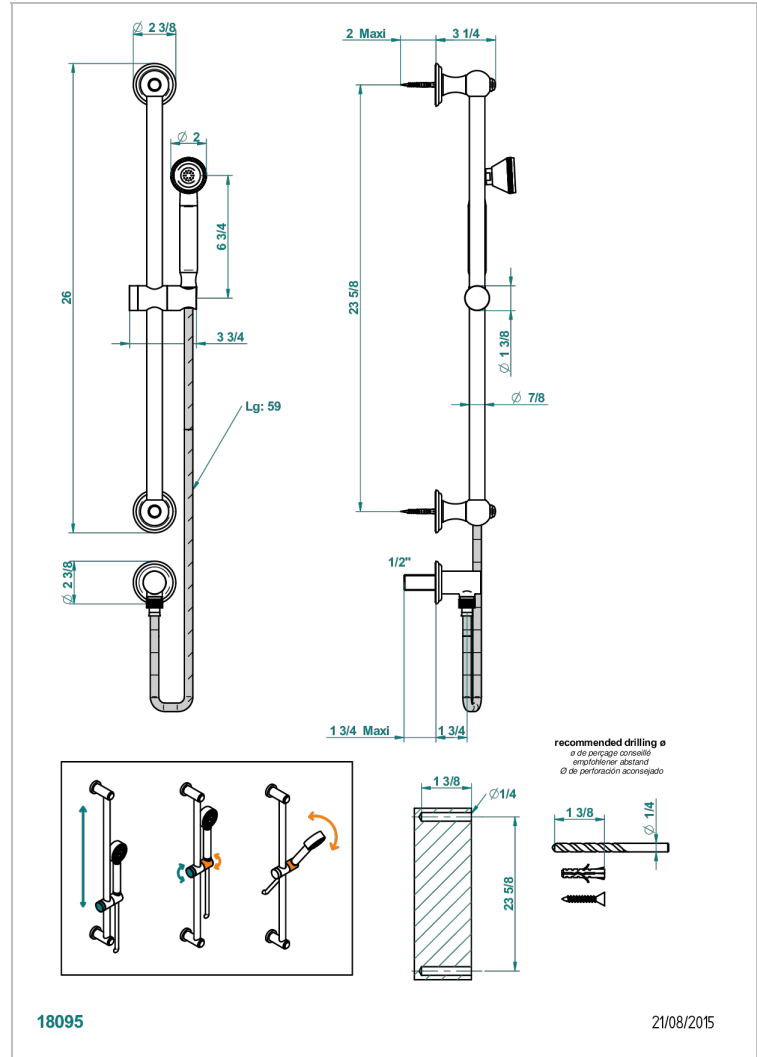

# DUOMO CRYSTAL

U4F-59

Wall mounted turbojet handshower, 60 cm slidebar, hose, hook and elbow

## CHARACTERISTIC

- Duomo Crystal
- Wall mounted turbojet handshower, 60 cm slidebar, hose, hook and elbow

## TECHNICAL SPECS

- Recommandé : 3 bars (max. 5 bars) - Advised : 43,5 psi (max. 72 psi)
- 9,5 l/min à 3 bars (2.5 gpm at 43.5 psi)