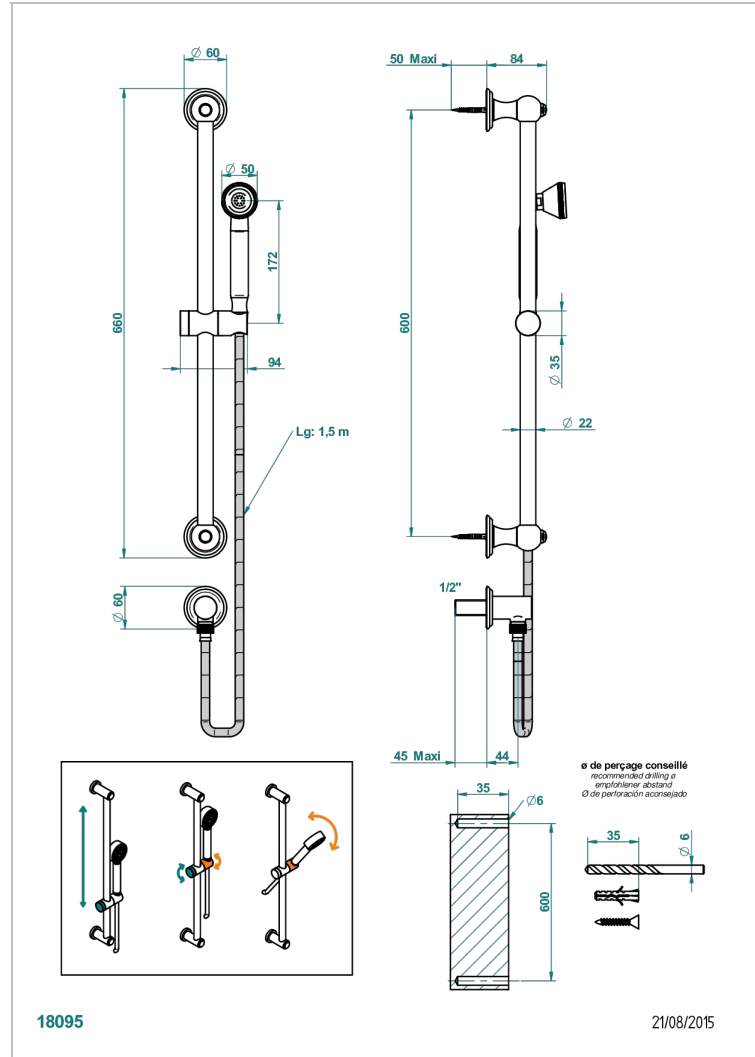

# DUOMO CRYSTAL

U4F-59

Wall mounted turbojet handshower, 60 cm slidebar, hose, hook and elbow

## CHARACTERISTIC

- Duomo Crystal
- Wall mounted turbojet handshower, 60 cm slidebar, hose, hook and elbow

## TECHNICAL SPECS

- Recommandé : 3 bars (max. 5 bars) - Advised : 43,5 psi (max. 72 psi)
- 9,5 l/min à 3 bars (2.5 gpm at 43.5 psi)