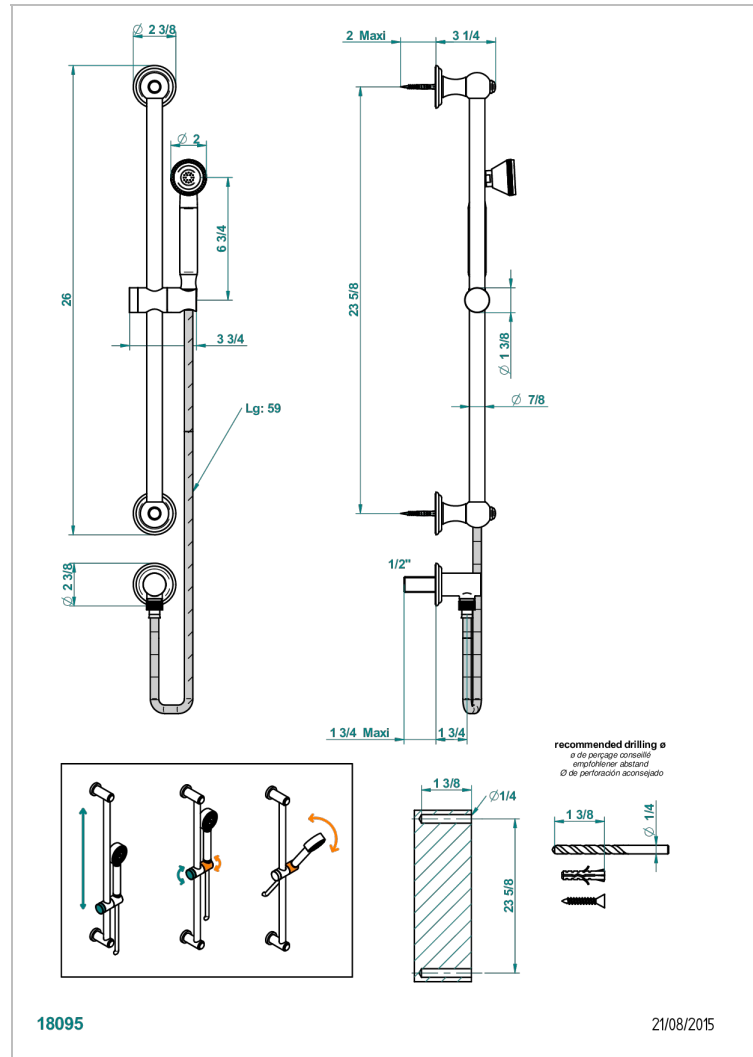

# DUOMO CRYSTAL

U4F-59

Wall mounted turbojet handshower, 60 cm slidebar, hose, hook and elbow

## CHARACTERISTIC

- Duomo Crystal
- Wall mounted turbojet handshower, 60 cm slidebar, hose, hook and elbow

## TECHNICAL SPECS

- Recommandé : 3 bars (max. 5 bars) - Advised : 43,5 psi (max. 72 psi)
- 9,5 l/min à 3 bars (2.5 gpm at 43.5 psi)