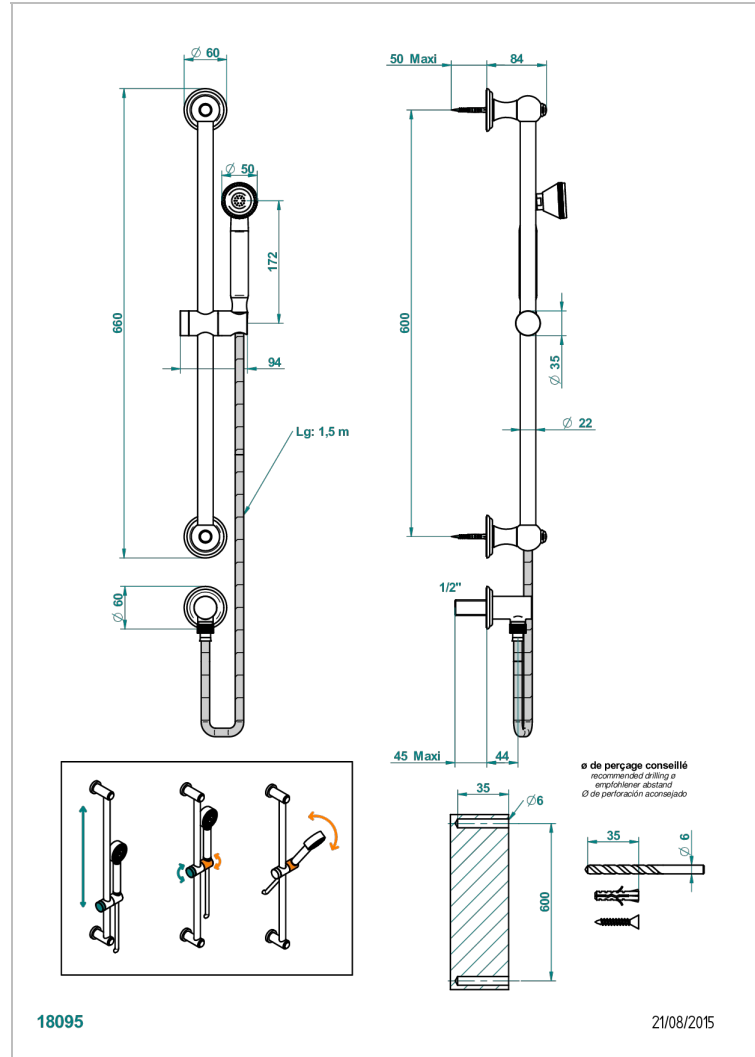

CHEVERNY BLACK ONYX

U1V-59

Wall mounted turbojet handshower, 60 cm slidebar, hose, hook and elbow

CHARACTERISTIC

- Cheverny black Onyx
- Wall mounted turbojet handshower, 60 cm slidebar, hose, hook and elbow

TECHNICAL SPECS

- Recommandé : 3 bars (max. 5 bars) - Advised : 43,5 psi (max. 72 psi)
- 9,5 l/min à 3 bars (2.5 gpm at 43.5 psi)

AVAILABLE FINITIONS

Antique nickel - H28
Black ceram - D30
Blush PVD - H62
Brass color PVD - H49
Brown bronze color PVD - F33
Gold color PVD - H52