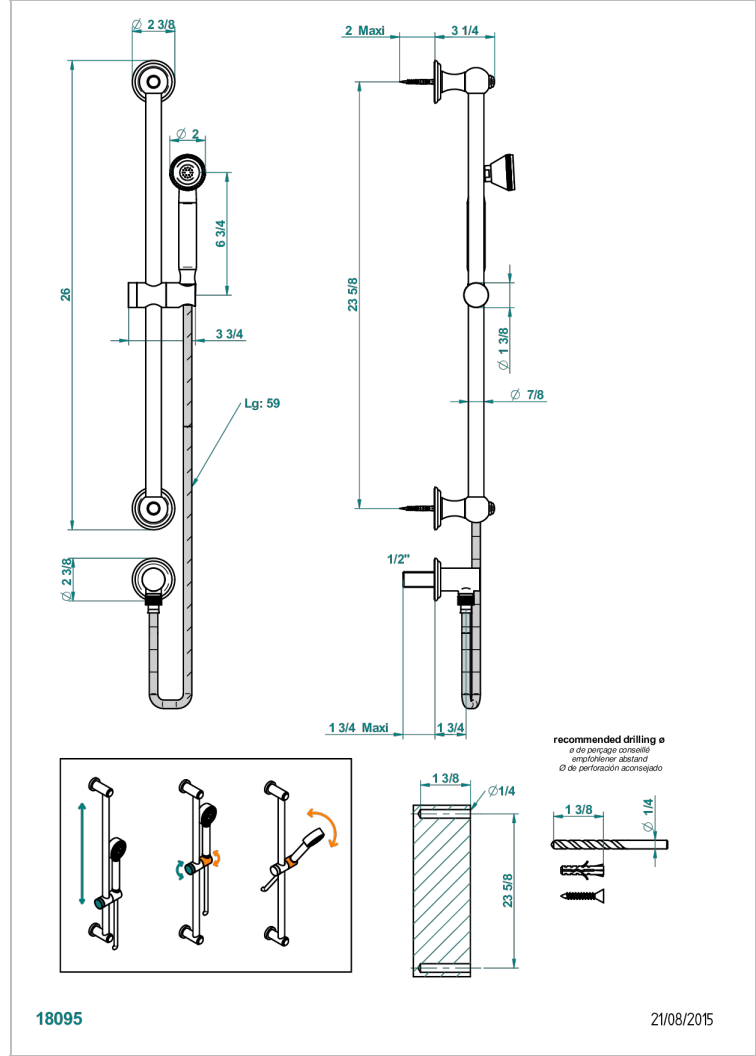

# CHEVERNY BLACK ONYX

U1V-59

Wall mounted turbojet handshower, 60 cm slidebar, hose, hook and elbow

## CHARACTERISTIC

- Cheverny black Onyx
- Wall mounted turbojet handshower, 60 cm slidebar, hose, hook and elbow

## TECHNICAL SPECS

- Recommandé : 3 bars (max. 5 bars) - Advised : 43,5 psi (max. 72 psi)
- 9,5 l/min à 3 bars (2.5 gpm at 43.5 psi)

## AVAILABLE FINITIONS

Antique nickel - H28  
Black ceram - D30  
Blush PVD - H62  
Brass color PVD - H49  
Brown bronze color PVD - F33  
Gold color PVD - H52

Graphite PVD - H64  
Matt Umber PVD - H67  
Matt blush PVD - H60  
Matt brass color PVD - H50  
Matt brown bronze color PVD - F34  
Matt chrome - C02