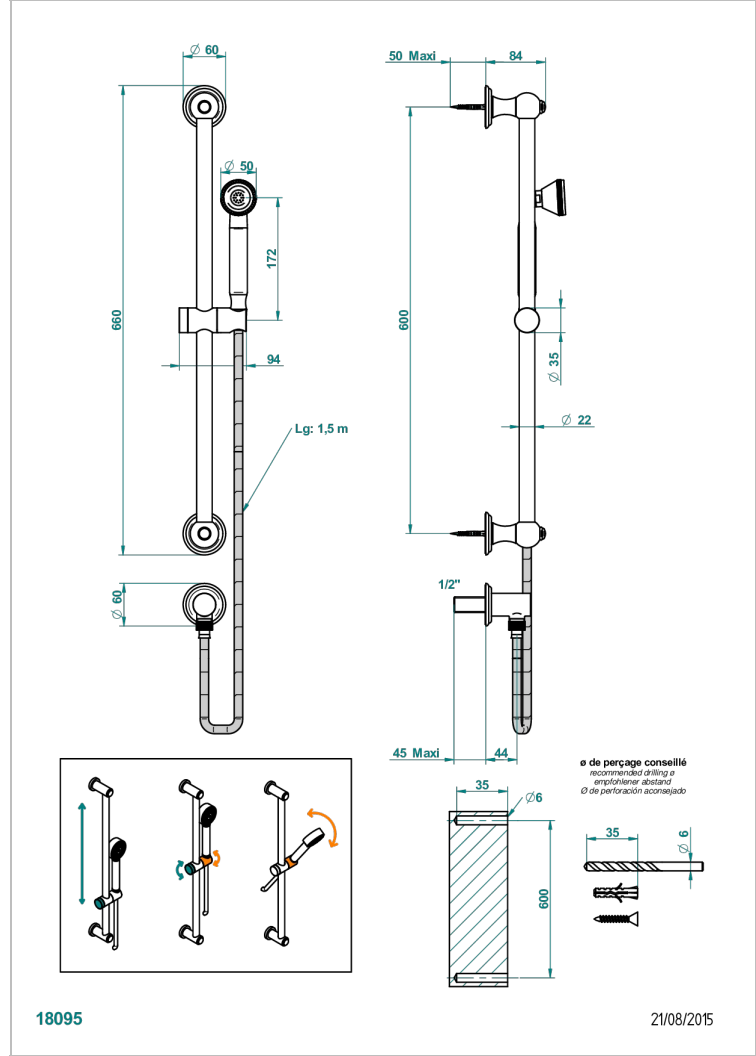

CHEVERNY BLACK ONYX

U1V-59

Wall mounted turbojet handshower, 60 cm slidebar, hose, hook and elbow

CHARACTERISTIC

- Cheverny black Onyx
- Wall mounted turbojet handshower, 60 cm slidebar, hose, hook and elbow

TECHNICAL SPECS

- Recommandé : 3 bars (max. 5 bars) - Advised : 43,5 psi (max. 72 psi)
- 9,5 l/min à 3 bars (2.5 gpm at 43.5 psi)

AVAILABLE FINITIONS

Antique nickel - H28
Black ceram - D30
Blush PVD - H62
Brass color PVD - H49
Brown bronze color PVD - F33
Gold color PVD - H52