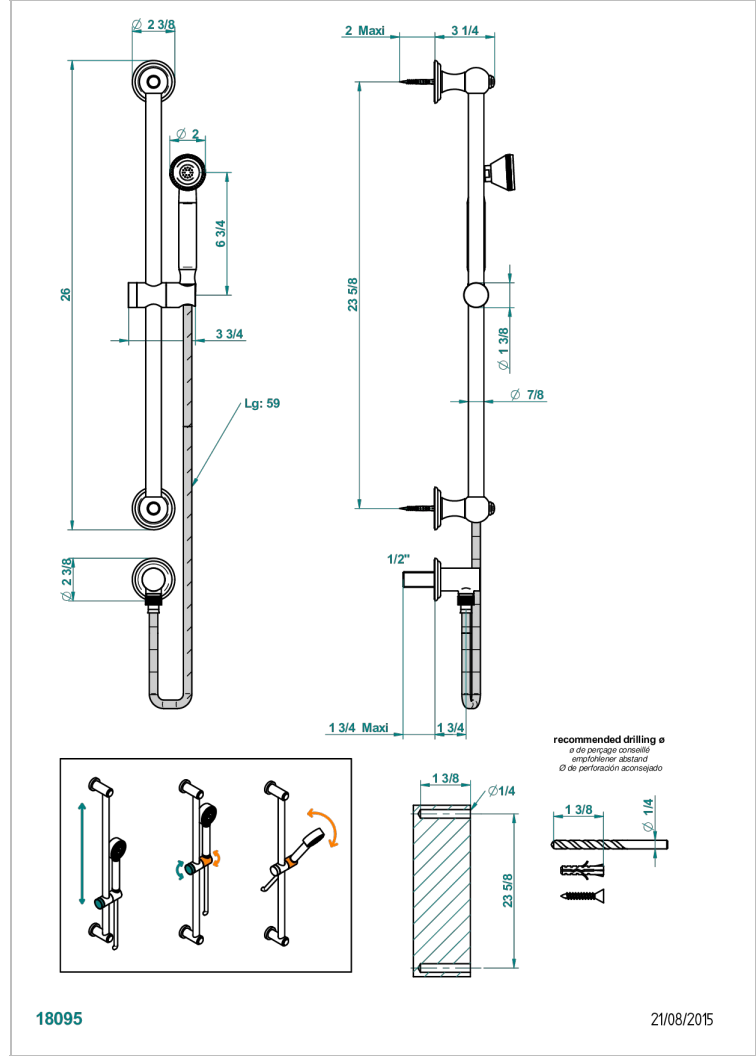

CHEVERNY BLACK ONYX

U1V-59

Wall mounted turbojet handshower, 60 cm slidebar, hose, hook and elbow

CHARACTERISTIC

- Cheverny black Onyx
- Wall mounted turbojet handshower, 60 cm slidebar, hose, hook and elbow

TECHNICAL SPECS

- Recommandé : 3 bars (max. 5 bars) - Advised : 43,5 psi (max. 72 psi)
- 9,5 l/min à 3 bars (2.5 gpm at 43.5 psi)

AVAILABLE FINITIONS

- | | | | | |
|------------------------------|-----------------------------------|----------------------------------|--|-----------------|
| Antique nickel - H28 | Graphite PVD - H64 | Matt gold - F07 | Polished chrome (color finish) - A02 | Umber PVD - H66 |
| Black ceram - D30 | Matt Umber PVD - H67 | Matt gold color PVD - H53 | Polished chrome / Polished gold (color finish) - G02 | |
| Blush PVD - H62 | Matt blush PVD - H60 | Matt graphite PVD - H65 | Polished gold (color finish) - F01 | |
| Brass color PVD - H49 | Matt brass color PVD - H50 | Matt nickel (color finish) - C01 | Polished nickel - B01 | |
| Brown bronze color PVD - F33 | Matt brown bronze color PVD - F34 | Matt nickel color PVD - H56 | Soft gold - F30 | |
| Gold color PVD - H52 | Matt chrome - C02 | Nickel color PVD - H55 | Soft matt gold - F31 | |