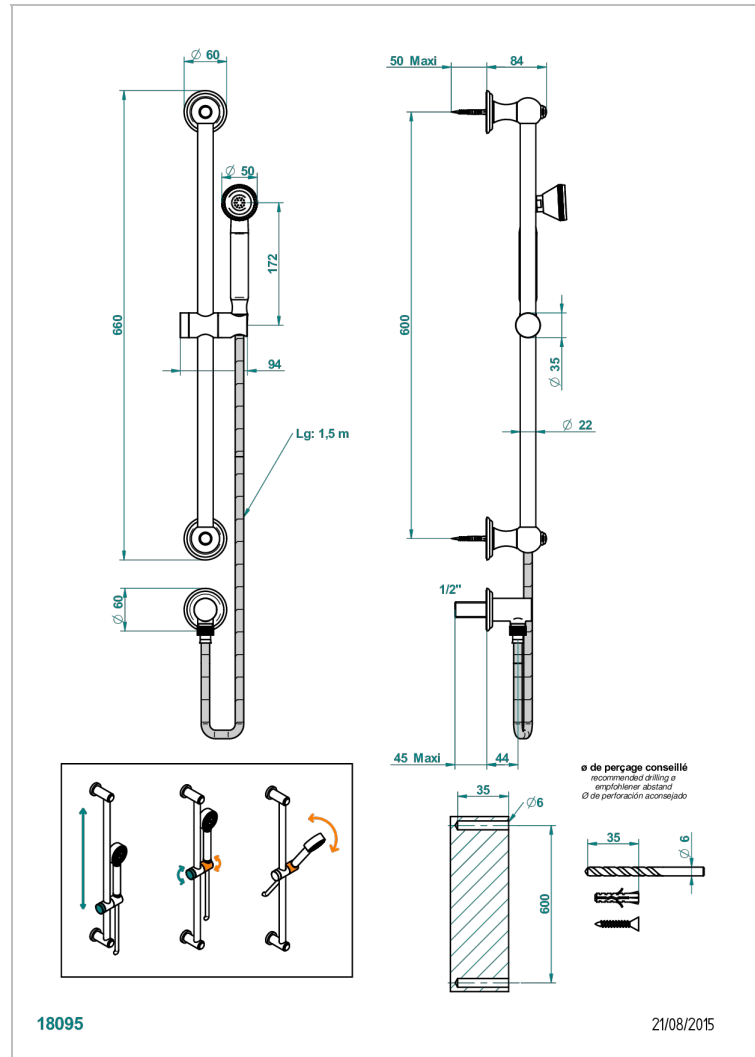

SULLY WHITE ONYX

U1S-59

Wall mounted turbojet handshower, 60 cm slidebar, hose, hook and elbow

CHARACTERISTIC

- Sully white onyx
- Wall mounted turbojet handshower, 60 cm slidebar, hose, hook and elbow

TECHNICAL SPECS

- Recommandé : 3 bars (max. 5 bars) - Advised : 43,5 psi (max. 72 psi)
- 9,5 l/min à 3 bars (2.5 gpm at 43.5 psi)

AVAILABLE FINITIONS

Antique nickel - H28
Black ceram - D30
Blush PVD - H62
Brass color PVD - H49
Brown bronze color PVD - F33
Gold color PVD - H52