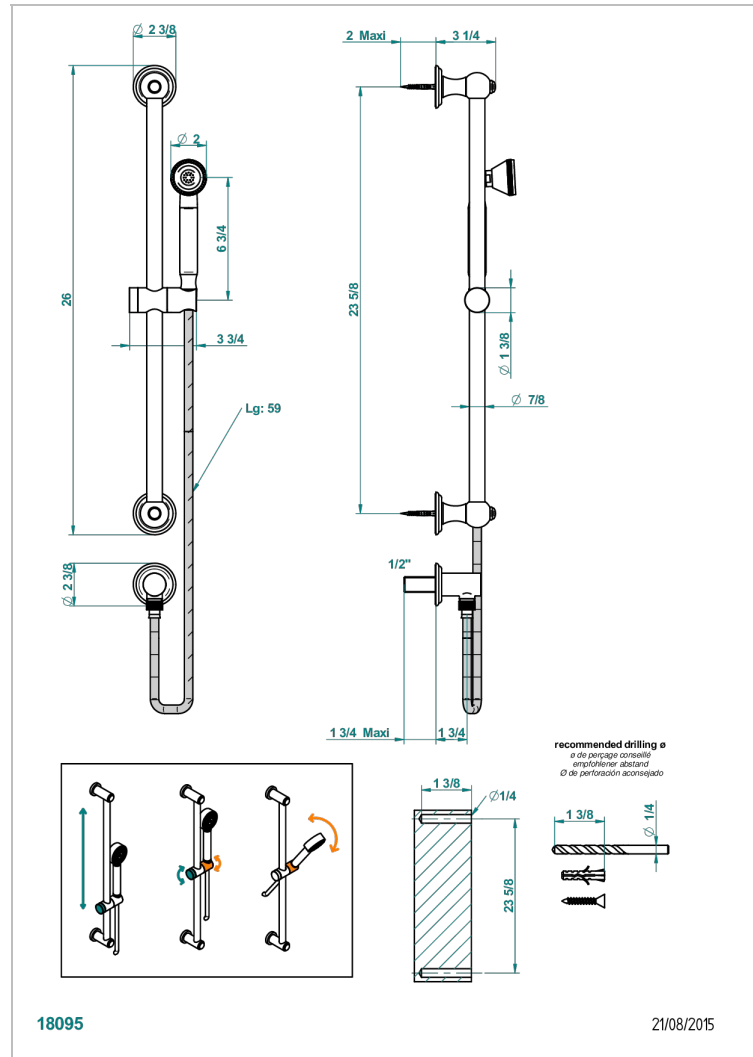

# SULLY WHITE ONYX

U1S-59

Wall mounted turbojet handshower, 60 cm slidebar, hose, hook and elbow

## CHARACTERISTIC

- Sully white onyx
- Wall mounted turbojet handshower, 60 cm slidebar, hose, hook and elbow

## TECHNICAL SPECS

- Recommandé : 3 bars (max. 5 bars) - Advised : 43,5 psi (max. 72 psi)
- 9,5 l/min à 3 bars (2.5 gpm at 43.5 psi)