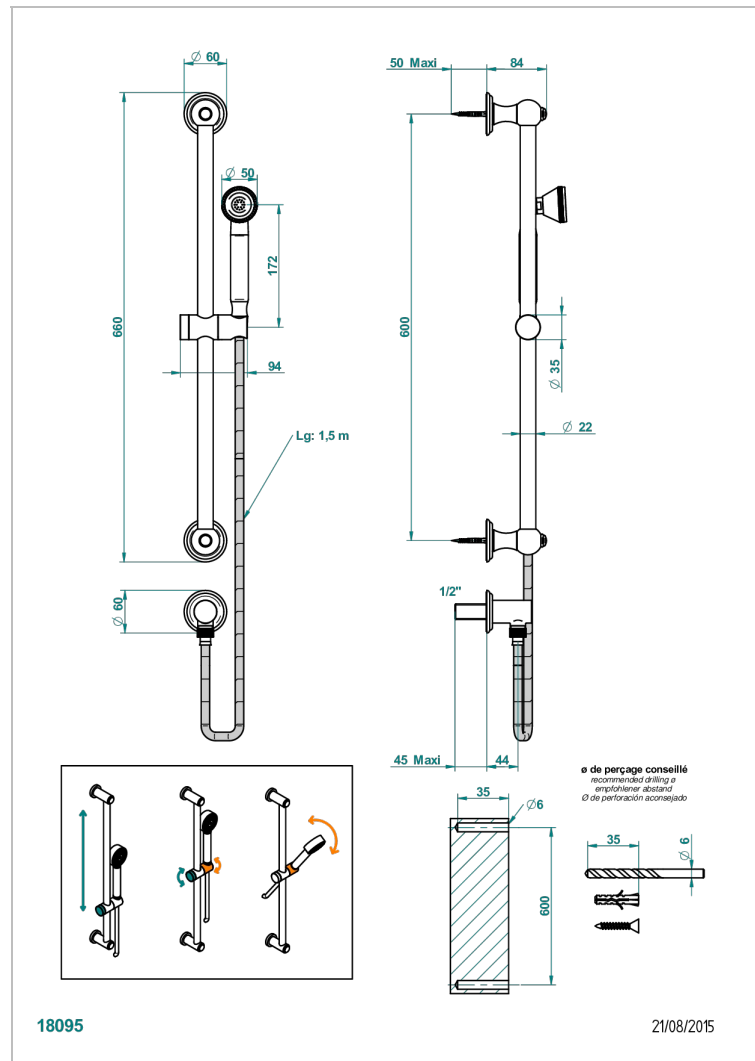

SULLY WHITE ONYX

U1S-59

Wall mounted turbojet handshower, 60 cm slidebar, hose, hook and elbow

CHARACTERISTIC

- Sully white onyx
- Wall mounted turbojet handshower, 60 cm slidebar, hose, hook and elbow

TECHNICAL SPECS

- Recommandé : 3 bars (max. 5 bars) - Advised : 43,5 psi (max. 72 psi)
- 9,5 l/min à 3 bars (2.5 gpm at 43.5 psi)

AVAILABLE FINITIONS

Antique nickel - H28
Black ceram - D30
Blush PVD - H62
Brass color PVD - H49
Brown bronze color PVD - F33
Gold color PVD - H52